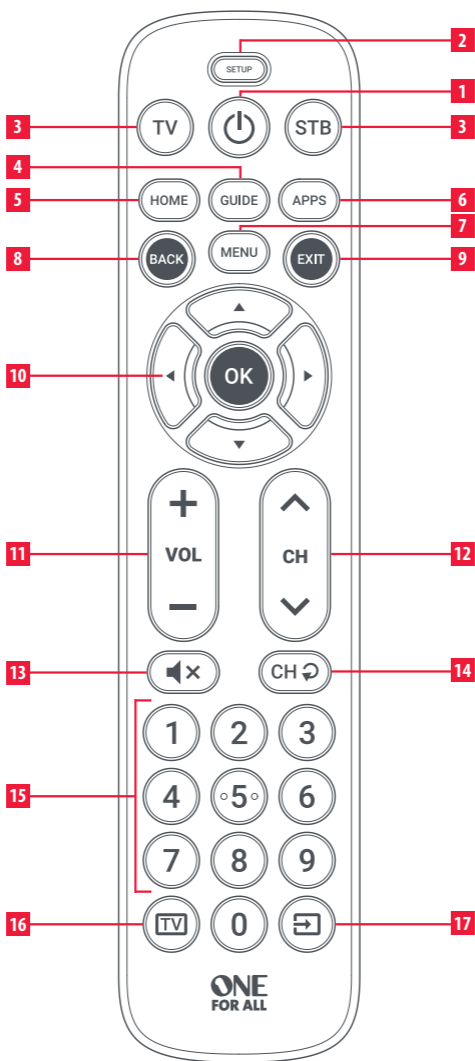

Big Button

Universal Remote Control

URC6821

ENGLISH	2
DEUTSCH	10
FRANÇAIS	18
ESPAÑOL	26
ITALIANO	34
PORTUGUÊS	42
NEDERLANDS	48
DANSK	54
NORSK	60
SVERIGE	66
SUOMI	72
ΕΛΛΗΝΙΚΑ	78
РУССКИЙ	84
TÜRKÇE	90
POLSKI	96
ČESKY	102
MAGYAR	108
БЪЛГАРСКИ	114
ROMÂNĂ	120
SLOVENSKY	126
HRVATSKI	132
CODELIST	138

KEY DESCRIPTIONS

CAUTION: Risk of explosion if battery is replaced by an incorrect type. Use quality Alkaline batteries.

KEY DESCRIPTIONS

- 1 Power** Switches your devices on and off.
- 2 Setup** This key is used to set up the Big Button remote.
- 3 Device keys** These keys are used to select which device the Big Button Remote currently controls. After pressing the TV key, the remote will control your TV. To switch to controlling another device, simply press the appropriate key. The devices that can be programmed to each key are as follows:
TV: All televisions such as LED, LCD , Plasma, OLED etc.
STB: Set Top Boxes, including Satellite, Cable and Freeview. + Streaming devices such as an Apple TV, Roku Box, Foxtel Now etc. Also works Xbox 360 and Xbox One.
- 4 Guide** TV Guide.
- 5 Home** Displays the Home Menu.
- 6 Apps** Brings up the Applications menu on Smart Devices such as Smart TVs or Streaming boxes.
- 7 Menu** Access the installation menu of the current device.
- 8 Back** Back one step in the Menu.
- 9 Exit** Exits the menu.
- 10 Menu Directions and OK** Control the menu of the current device.
- 11 Volume Up and Down** Control the volume of the current device.
- 12 Channel Up & Down** Change channels on the current device.
- 13 Mute** Mutes the volume of the current device. You can also set up this key to always control one device. For details see the Volume Lock feature.
- 14 Last Channel** Changes to the last channel viewed.
- 15 Digits** Select channels on the current device.
- 16 TV** Return to live TV.
- 17 Input** Used to select Input on devices.