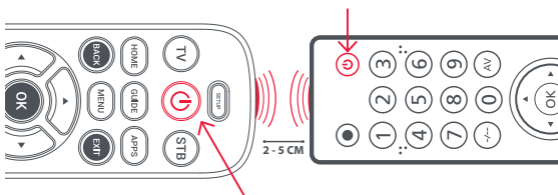

SETUP

LEARNING

Your Big Button remote control can learn any function from any other working remote control. This is a quick and easy one-time setup that allows to control any infrared controlled device you have in your living room. It also allows you to add a key or keys that may be missing to a spare key on the Big Button.

To do this, firstly make sure you have all your original remote controls to hand, and that they have working batteries in.

To learn functions, the original remote should be approximately 3cm from the Big Button remote, pointing towards it:

1. Press the Device key for the device you want to learn functions onto.
2. Hold down the Setup key until the LED under the Device key blinks twice.
3. Press 975 – the LED should blink twice.
4. Press and release the key you want to learn a function onto (for example the TV Power key) – the LED will begin to flash rapidly.
5. Press and release* the corresponding key on the original remote, for example Power.
6. The LED will blink twice to indicate the key has been learned correctly.
7. Repeat steps 4 and 5 for each key you want to learn – remember you can learn from multiple remotes, but only one function per key.
8. When you have learned all the functions you require, press and hold Setup key until the LED blinks twice.

* Some remotes send commands differently. If you find a function cannot be learned, try holding down the key on the original remote instead of pressing and releasing.