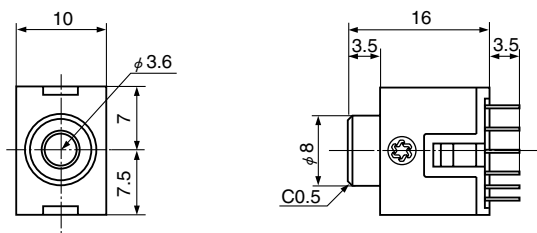

HSJ0948-0160109

$h=8$ mm

Sleeve	Stopper	Switching Mode						
E	With	Shorted	HSJ0948-0160109	HSJ0948-0160209	HSJ0948-0160309	HSJ0948-0160409	HSJ0948-0160509	HSJ0948-0160609
E	Without	Shorted	HSJ0948-0161109	HSJ0948-0161209	HSJ0948-0161309	HSJ0948-0161409	HSJ0948-0161509	HSJ0948-0161609

HSJ1406-01-010

$l=16$ mm

Schematic						
Housing Color	Black	Black	Black	Black	Black	Black
	HSJ1406-01-010	HSJ1406-01-020	HSJ1406-01-030	HSJ1406-01-040	HSJ1406-01-050	HSJ1406-01-060

Hole Layout (Bottom View)