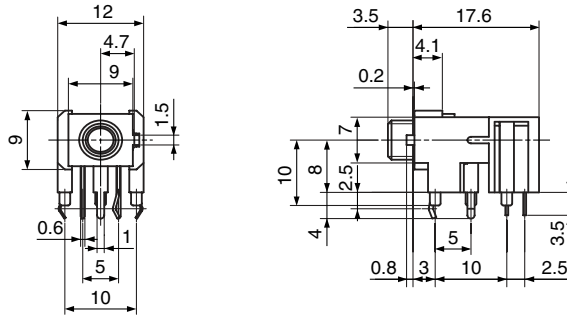

HSJ0948-0160109

$h=8$ mm

Sleeve	Stopper	Switching Mode						
E	With	Shorted	HSJ0948-0160109	HSJ0948-0160209	HSJ0948-0160309	HSJ0948-0160409	HSJ0948-0160509	HSJ0948-0160609
E	Without	Shorted	HSJ0948-0161109	HSJ0948-0161209	HSJ0948-0161309	HSJ0948-0161409	HSJ0948-0161509	HSJ0948-0161609

HSJ1406-01-010

$l=16$ mm

Schematic						
Housing Color	Black	Black	Black	Black	Black	Black
	HSJ1406-01-010	HSJ1406-01-020	HSJ1406-01-030	HSJ1406-01-040	HSJ1406-01-050	HSJ1406-01-060

Hole Layout (Bottom View)