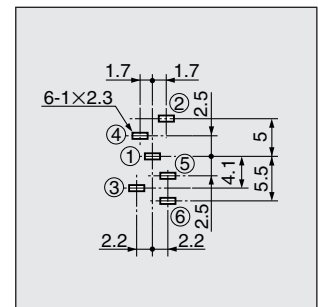

HSJ0948-0160109

$h=8$ mm

Sleeve	Stopper	Switching Mode						
E	With	Shorted	HSJ0948-0160109	HSJ0948-0160209	HSJ0948-0160309	HSJ0948-0160409	HSJ0948-0160509	HSJ0948-0160609
E	Without	Shorted	HSJ0948-0161109	HSJ0948-0161209	HSJ0948-0161309	HSJ0948-0161409	HSJ0948-0161509	HSJ0948-0161609

HSJ1406-01-010

$l=16$ mm

Schematic						
Housing Color	Black	Black	Black	Black	Black	Black
	HSJ1406-01-010	HSJ1406-01-020	HSJ1406-01-030	HSJ1406-01-040	HSJ1406-01-050	HSJ1406-01-060

Hole Layout (Bottom View)