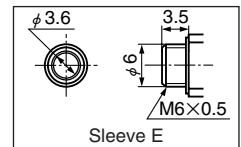

HSJ0948-0160109

$h=8$ mm

Sleeve	Stopper	Switching Mode						
E	With	Shorted	HSJ0948-0160109	HSJ0948-0160209	HSJ0948-0160309	HSJ0948-0160409	HSJ0948-0160509	HSJ0948-0160609
E	Without	Shorted	HSJ0948-0161109	HSJ0948-0161209	HSJ0948-0161309	HSJ0948-0161409	HSJ0948-0161509	HSJ0948-0161609

HSJ1406-01-010

$l=16$ mm

Schematic						
Housing Color	Black	Black	Black	Black	Black	Black
	HSJ1406-01-010	HSJ1406-01-020	HSJ1406-01-030	HSJ1406-01-040	HSJ1406-01-050	HSJ1406-01-060

Hole Layout (Bottom View)