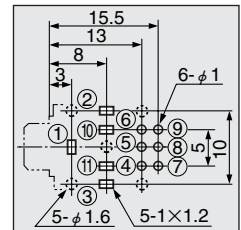

HSJ0948-0160109

$h=8$ mm

Sleeve	Stopper	Switching Mode						
E	With	Shorted	HSJ0948-0160109	HSJ0948-0160209	HSJ0948-0160309	HSJ0948-0160409	HSJ0948-0160509	HSJ0948-0160609
E	Without	Shorted	HSJ0948-0161109	HSJ0948-0161209	HSJ0948-0161309	HSJ0948-0161409	HSJ0948-0161509	HSJ0948-0161609

HSJ1406-01-010

$l=16$ mm

Schematic						
Housing Color	Black	Black	Black	Black	Black	Black
	HSJ1406-01-010	HSJ1406-01-020	HSJ1406-01-030	HSJ1406-01-040	HSJ1406-01-050	HSJ1406-01-060

Hole Layout (Bottom View)