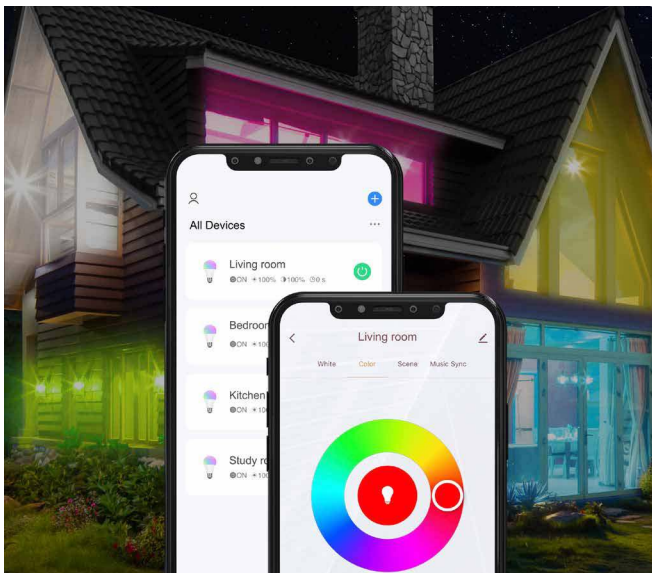

### Build Your Smart Home

Change the room color to match your current mood via free smartphone app using Wi-Fi connection.

### App Remote Control

Wi-Fi LED Spot can be controlled through your existing Wi-Fi network via the free *Smart Life* or *Megos Smart Home* app.

Smart Life

Megos Smart Home

Download the free APP from the App Store or Google Play store.

Wi-Fi  
2.4 GHz

GU10

330 lm

RGB &  
3000-6500 K

4.2 W

Schedule  
& Timer

### Remote Control from Anywhere

Control your lighting from anywhere with your phone via the app, even if you're not at home.