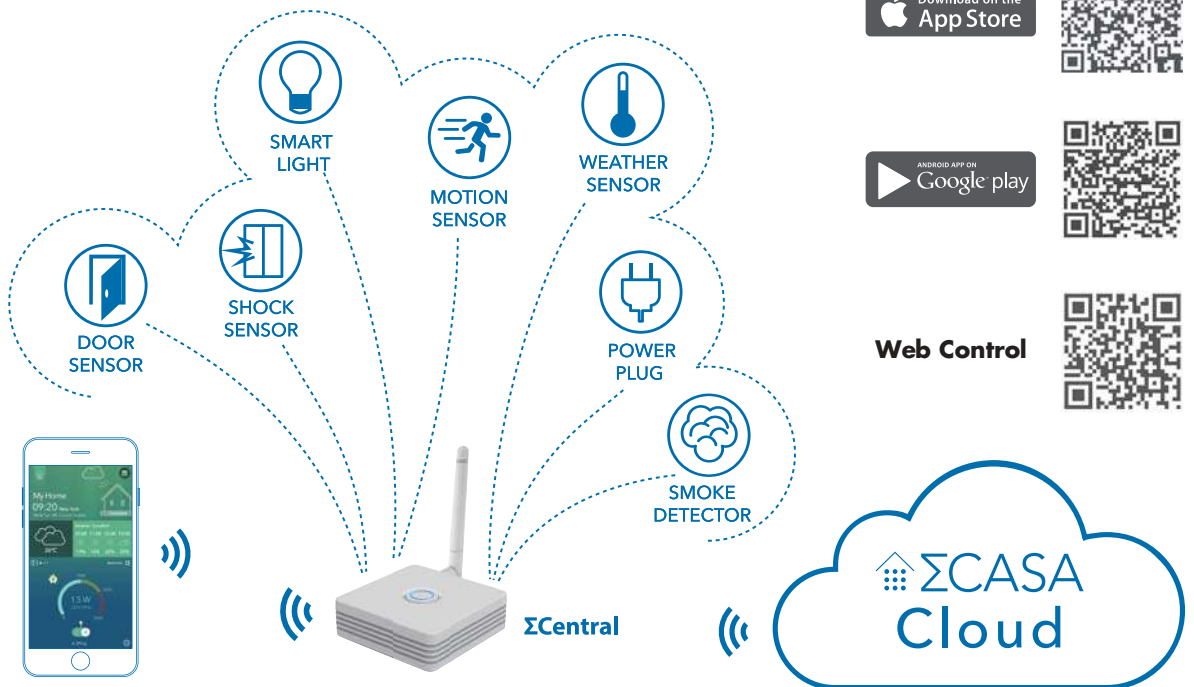

Art No. SH0001

ΣCentral

The central unit for monitoring and controlling up to 16 ΣCasa products.

Features:

- Access, manage and schedule multiple ΣCasa devices from remote site
- Multiple control up to 16 devices simultaneously
- Notification will be sent to smart phone or tablet when events occur
- Exclusive ΣLink feature enable various combination of conditions to activate your smart life

Free APP for Android and iOS.
Search for "Sigma Casa"

Web Control

* The specifications and pictures are subject to change without notice.
*All trade names referenced are the registered network of their respective owners.

Made in Taiwan

Art No. SH0001

ΣCentral

Specification:

Bluetooth Specification	V4.0
Power Supply	DC 5V/1A (Micro USB)
WiFi Antenna	Built-in chip antenna
Bluetooth Antenna	Rod antenna (external)
Communication	WiFi + Bluetooth 4.0
Transmission Range	100m for open space, 25m for mixed space
WiFi Security Supported	OPEN, WEP, WPA, WPA2, WPA+WPA2
WiFi Encryption Supported	CCMP/AES, TKIP,TKIP+CCMP/AES
WiFi Authentication Supported	PSK
Operating Temperature	0°C ~ 40°C
Dimension	70mm x 70mm x 22,6mm
Weight	66g