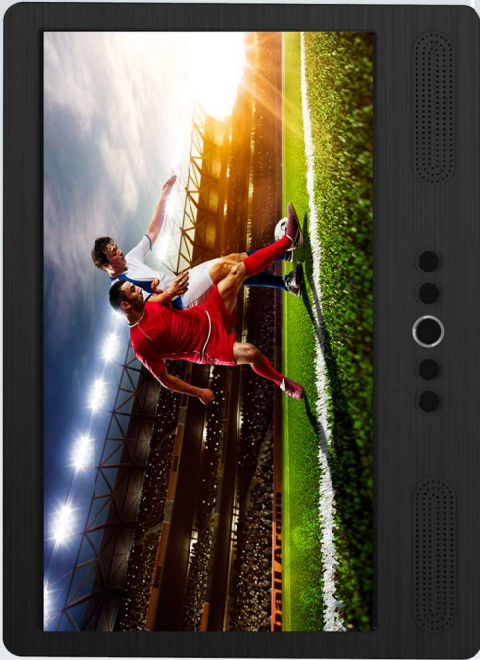

MTW-1085TWIN

Portable DVD

player

with 2 x 10.1" screens

**USB
input**

**Fixed
neckrest
mounts**

**230V
&
12V car adaptor**

Product information

- 10.1" LCD screen with built-in DVD player + extra 10.1" LCD screen
- Plays DCD, DVD-R/RW, DVD+R/RW, AVI, CD, CD-R/RW, JPEG
- Usb input for playback of avi & jpeg files
- Av output for connection to external tv
- Electronic antishock circuit
- Pal/ntsc compatible
- Stereo speakers built-in
- Built-in rechargeable battery - 1200mAh (1.5-2hour playback)
- 2 sets of earphones included

- Full function remote control
- Fixed neckrest mounts for mounting on neckrest support
- Carrybag

12v adapter for use of both screens in car
230v adapter for use at home

Shipping information

Power supply:
AC 110-230V~50-60HZ or
12V car adaptor