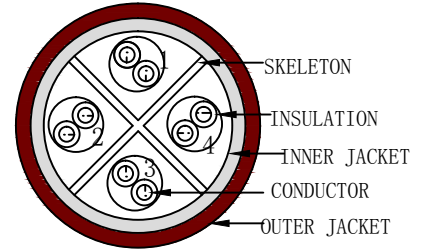

**NOTE:**

1. ELECTRICAL TEST:100% OPEN SHORT, MISS WIRE TEST
2. FLUKE Channel TEST:  
TEST LIMIT:ISO11801 Channel Class E (Length≤50m)
3. Working temperature:-40℃~+65℃  
Storage temperature:-10℃~+50℃
4. RoHS3.0 AND REACH compliant
5. Spray WORD (White):LAN CABLE 24AWG/4PRS UTP TO TIA/EIA-568B.2 CAT6 FOR OUTDOOR ###762### 0001m .....

with neutral package, w/o other company's logo  
Crimping Tool

CAT6 UTP RJ45 Plug  
Transparent red  
100pcs/bag

Cable tie:3.6\*200mm  
100pcs/bag

Packing:Cable, tool, plug, cable tie put in the box

Standard single label