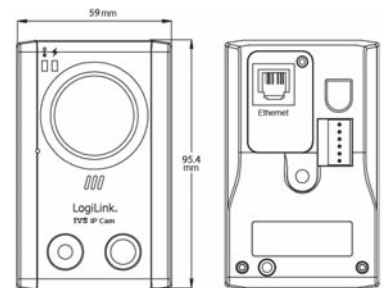

Package Contents

- 1 x IP Camera
- 1 x Camera Bracket
- 1 x Quick Installation Guide
- 1 x Adapter
- 1 x CD (User manuals + CMS software "Video Viewer")