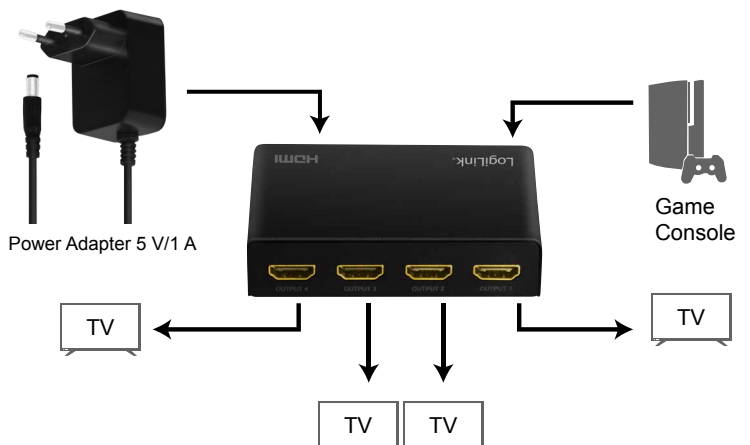

LogiLink®

4K 1x4 HDMI™ Splitter

EDID, Downscale, 4K/60 Hz

Art. No.: HD0038

This 4K HDMI Splitter with EDID management is an advanced solution for splitting a single HDMI input to four HDMI outputs. It provides high performance audio and video output up to Ultra HD 4K@60 Hz resolution and delivers up to 18 Gbps of bandwidth, ensuring the best 4K picture quality.

Features:

- » Connects one HDMI source to four HDMI displays at the same time
- » Resolution up to UHD 4K@60 Hz (YUV 4:4:4) and Full 3D
- » Bandwidth: 6 Gbps/600 MHz per Channel (18 Gbps total)
- » Supports HDCP 2.2 (internal HDCP Key) and EDID Management
- » Supports DDC, HDR, CEC and Downscale function
- » Supports 12bit per channel (36bit all channels) deep color
- » Supports uncompressed audio such as LPCM
- » Supports compressed audio such as DTS, Dolby Digital (including DTS-HD Master Audio™ and Dolby TrueHD)

- (a) HDMI input port
- (b) EDID mode select DIP-switch
- (c) HDMI output 1-4 LED indicator
- (d) DC 5V input
- (e) HDMI output 1-4 port

Compose Downscaler: Get lowest audio format of the outputs, and compose downscale of video. Downscale function means the product can downscale the input 4K resolution to 1080p by the FHD (1080p) displays and 4K resolution to the 4K displays simultaneously.