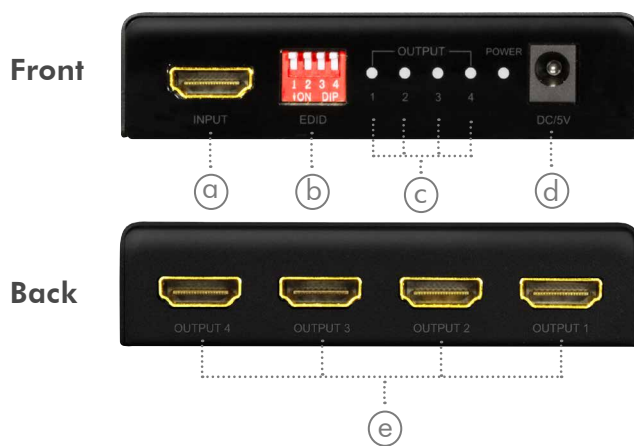

LogiLink®

4K 1x4 HDMI™ Splitter

EDID, Downscale, 4K/60 Hz

Art. No.: HD0038

This 4K HDMI Splitter with EDID management is an advanced solution for splitting a single HDMI input to four HDMI outputs. It provides high performance audio and video output up to Ultra HD 4K@60 Hz resolution and delivers up to 18 Gbps of bandwidth, ensuring the best 4K picture quality.

Features:

- » Connects one HDMI source to four HDMI displays at the same time
- » Resolution up to UHD 4K@60 Hz (YUV 4:4:4) and Full 3D
- » Bandwidth: 6 Gbps/600 MHz per Channel (18 Gbps total)
- » Supports HDCP 2.2 (internal HDCP Key) and EDID Management
- » Supports DDC, HDR, CEC and Downscale function
- » Supports 12bit per channel (36bit all channels) deep color
- » Supports uncompressed audio such as LPCM
- » Supports compressed audio such as DTS, Dolby Digital (including DTS-HD Master Audio™ and Dolby TrueHD)

- (a) HDMI input port
- (b) EDID mode select DIP-switch
- (c) HDMI output 1-4 LED indicator
- (d) DC 5V input
- (e) HDMI output 1-4 port

Compose Downscaler: Get lowest audio format of the outputs, and compose downscale of video. Downscale function means the product can downscale the input 4K resolution to 1080p by the FHD (1080p) displays and 4K resolution to the 4K displays simultaneously.