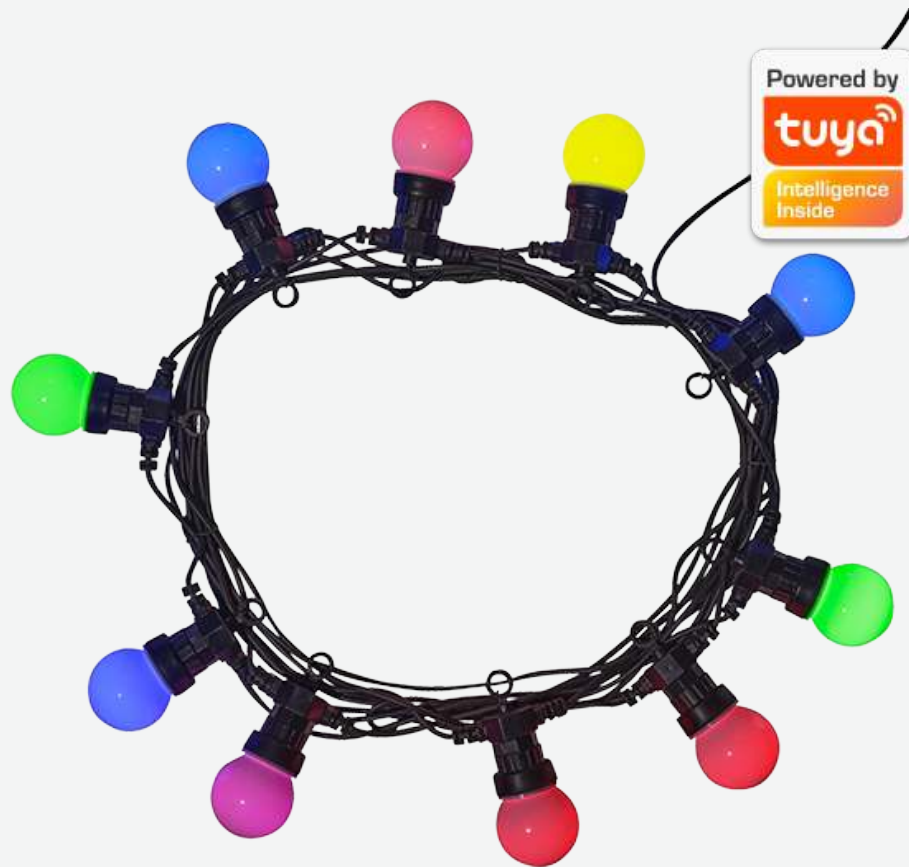

Denver SLP-510

- Smart LED Partylight with 10 bulbs & 9 meter light chain
- For both indoor and outdoor usage
- Can show both RGB colors and white light, dimmable and colour temp. adjustable
- Each bulb can have it's own separate color
- Controlled by Denver Smart Home app
- Wi-Fi connected: 2.4GHz
- AC-230V~50Hz power adaptor included
- Light bulb diameter: 5 Cm
- Party light chain is IP65 water splash proof, power adaptor is IP-44
- Work temp. -20° - 60° Celcius

-  Highlights
Outdoor and indoor, RGB color and white color, 10 bulbs, Tuya
-  Power
230V~50Hz
-  WIFI
Built-in Wi-Fi
-  Software
DENVER SMART HOME (Tuya compatible)

Shipping information

Unit size: 0.00(w) x 0.00(d) x 0.00(h) cm