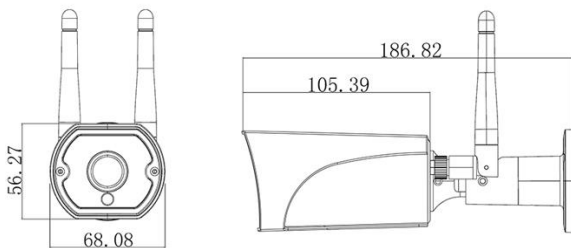

## Key Features

- Resolution 1920\*1080
- With IR LED and IR-CUT, monitoring day and night
- Supports CloudSEE Int'l APP on iOS/Android
- Two-way talk
- Dual antenna 2.4Ghz Wi-Fi and 10/100M RJ45 Port
- Motion Detection
- IP66 Housing

## Dimensions(mm)

## Specifications

Video	
Image Sensor	1/ 2.7" CMOS
Max Resolution	1920 x 1080
Effective Pixels	2MP
Compression Standard	H.265/H.264
Maximum Frame Rate	20fps
SNR(dB)	55.7db
Bit Rate	40~8192 Kbps
Illumination	0Lux (IR ON)
Lens	
Lens	Fixed 4 mm
Viewing Angle	H: 87.4°, V: 47°, D: 104°
IR-LEDs	18 LEDs
IR-Distance	15 Meters
Function	
Motion Detection	Support
Email Alert	Support
Day& Night	Support
Storage	Micro SD Card (Up to 128G)
Pan/Tilt	Not Supported
Audio Input	Support (Built-in Mic)
Audio Codec	Support (G711A/G711U)
Privacy Mask	Support up 4 areas
Exposure Control	Support
Image Adjustment	Support
Auto. White Balance	Support
Image Rotation	Support (Mirror/Flip)
Two-Way Talk	Support
FTP	Not Supported
Network	
Ethernet	10M/100M Ethernet, RJ45 Port
Protocols	HTTP, TCP/IP, UDP, ICMP, SMTP, DHCP, DNS
Stream	2x Streams
Wi-Fi	2.4Ghz
LAN	Support
Smart Phone	iOS/Android
General	
Dimensions(W*H*D)	186.82*56.27*68.08 (mm)
Weights(g)	400g
Material	Aluminum
Working Temperature	-20°C~55°C
Humidity	RH 10%~90%
Power Supply	DC12V/1A
Consumption	Day ≤ 3W Night ≤ 6W
Installation	Wall/Ceiling Bracket Mounting
EAN	