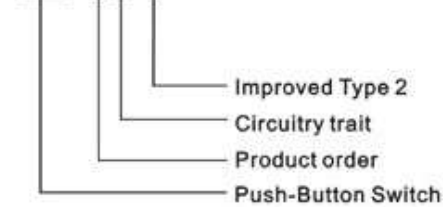

Druckschalter/-Taster Serie PBS-11x

Ordering Information

PBS - 10 B - 2

Specification:

1. Rating: 3A 125VAC; 1A 250VAC
2. Contact Resistance: 20m Ω max.
3. Insulation Resistance: 500VDC 100M Ω min.
4. Dielectric strength: 1000VAC, 1Minute
5. Electrical Life: 50,000 Cycles

Circuitry trait

A	ON — OFF	Push on/Push off	With lock
B	OFF — (ON)	Push on	Momentary (Open type)
C	ON — (OFF)	Push off	Momentary (Close type)

() : Indicates Momentary

Push-button color

Red	White
Green	Black
Orange	Yellow
Blue	