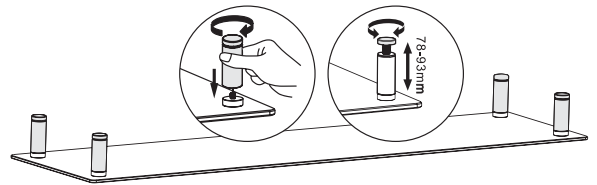

### Features:

- » Durable product with maximum capacity of 20kg
- » Raise monitor to a more comfortable viewing position
- » Provides storage space for desk items
- » Easy to install
- » Dimension: 1000 x 260 x 93mm, glass thickness: 8mm

### Specification:

Screen Size	13"-32"
Rated Load	20KG (44lbs)
Glass Thickness	8mm
Height Range	78-93mm
Product Dimensions	1000 x 260 x 93mm