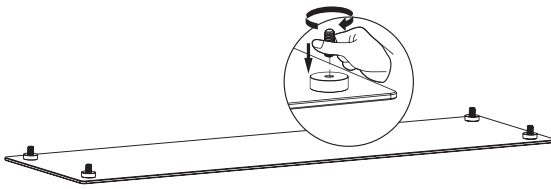

LogiLink®

Tabletop Monitor Riser For Laptop and Monitor

Art. No.: BP0060

1

2

Specification:

Screen Size	13"-32"
Rated Load	20KG (44lbs)
Glass Thickness	8mm
Height Range	78-93mm
Product Dimensions	1000 x 260 x 93mm

Package Contents:

- » 1 x Tabletop Monitor Riser
- » 1 x Screw Package

Package Informations:

- » Packing Dimension: 1040 x 276 x 38mm
- » Packing Weight: 5.72kg
- » Carton Dimension: 1055 x 290 x 135mm
- » Carton Q'ty: 3pcs
- » Carton Weight: 18kg

* The specifications and pictures are subject to change without notice.
* All trade names referenced are the registered trademark of their respective owners.

BP0060

4 052792 049039

Made in China

Best Connectivity