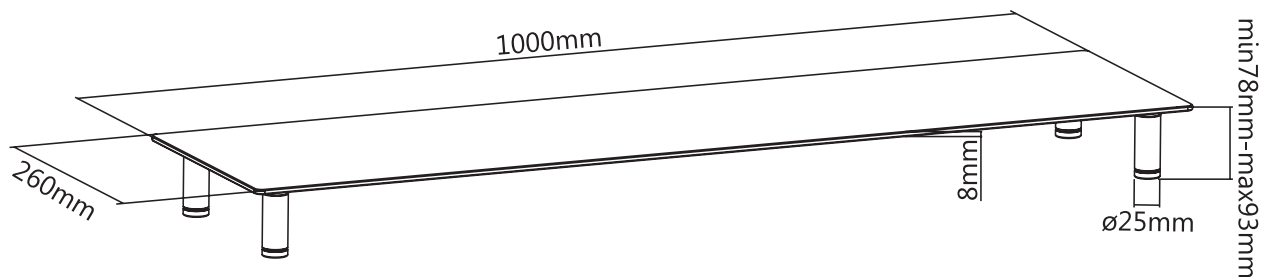

## Tabletop Monitor Riser For Laptop and Monitor

Art. No.: BP0060

Ideal for maximizing the available work area in a cramped workstation.

### Features:

- » Durable product with maximum capacity of 20kg
- » Raise monitor to a more comfortable viewing position
- » Provides storage space for desk items
- » Easy to install
- » Dimension: 1000 x 260 x 93mm, glass thickness: 8mm

### Specification:

Screen Size	13"-32"
Rated Load	20KG (44lbs)
Glass Thickness	8mm
Height Range	78-93mm
Product Dimensions	1000 x 260 x 93mm

### Package Informations:

- » Packing Dimension: 1040 x 276 x 38mm
- » Packing Weight: 5.72kg
- » Carton Dimension: 1055 x 290 x 135mm
- » Carton Q'ty: 3pcs
- » Carton Weight: 18kg

\* The specifications and pictures are subject to change without notice.  
\* All trade names referenced are the registered trademark of their respective owners.