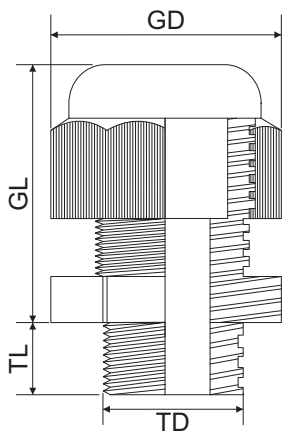

## 224pcs Cable Gland Set, PG Thread, White

Item No. 2102CA116

Thread	Cable range (ømm)	TD (ømm)	TL (mm)	GL (mm)	GD (ømm)	Pcs.
PG7	3.0 ~ 6.5	12.5	9.0	20.2	17.0	40
PG9	4.0 ~ 8.0	15.0	9.0	22.5	20.8	30
PG13.5	6.0 ~ 12.0	20.1	9.0	26.5	25.9	20
PG16	10.0 ~ 14.0	22.2	10.0	27.0	29.0	10
PG21	13.0 ~ 18.0	28.0	12.0	30.6	35.8	8
PG25	16.0 ~ 21.0	30.0	12.0	33.5	38.0	4

Thread	NH (mm)	Pcs.
PG7 X 1.5	4.80	40
PG9 X 1.5	4.90	30
PG13.5 X 1.5	5.00	20
PG16 X 1.5	5.80	10
PG21 X 1.5	6.30	8
PG25 X 1.5	6.70	4

### Specification

**Material:**

**Gland - PA 66**

**Seal - NBR**

**Color: White (RAL 9010)**

**Thread type: PG**

**Waterproof class: IP68**

**Working temperature: -20 ~ 80°C**