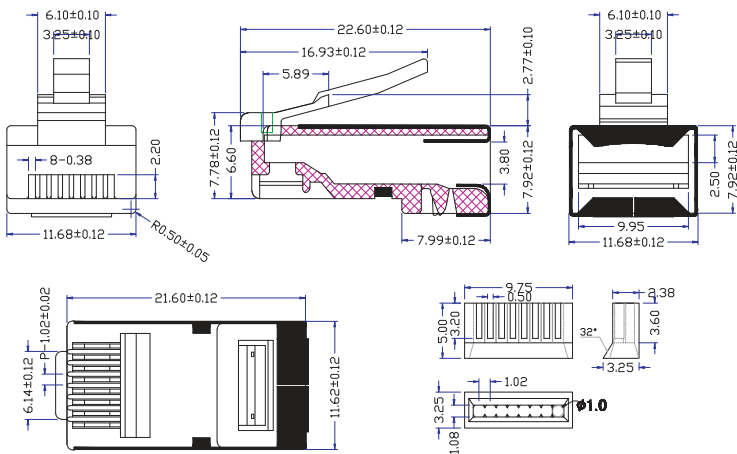

15pcs RJ-45 Modular Plug Connector Set 8P8C, CAT. 5

1906C163 - Shielded

1906C164 - Unshielded

Technical:
 250 V/AC max. at 2 amp.
 Dielectric with standing 500 V/AC
 Insulation resistance: 500Mohm
 Termination resistance: 35 Mohm
 Mechanical:
 Cable-to-Plug tensile strength: 20LBs (89N) min.
 Durability: 500 mating cycles