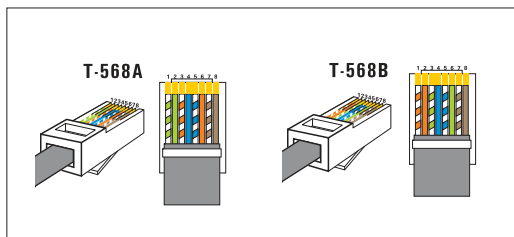

15pcs RJ-45 Modular Plug Connector Set 8P8C, CAT. 5

1906C163 - Shielded

1906C164 - Unshielded

Technical:
 250 V/AC max. at 2 amp.
 Dielectric with standing 500 V/AC
 Insulation resistance: 500Mohm
 Termination resistance: 35 Mohm
 Mechanical:
 Cable-to-Plug tensile strength: 20LBs (89N) min.
 Durability: 500 mating cycles