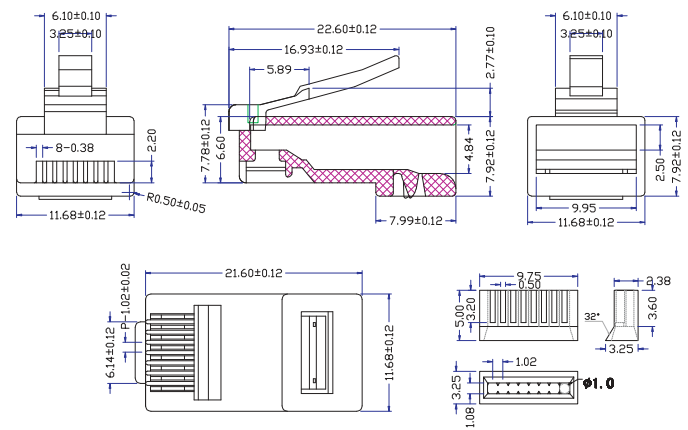

15pcs RJ-45 Modular Plug Connector Set 8P8C, CAT. 5

1906C163 - Shielded

1906C164 - Unshielded

Technical:
 250 V/AC max. at 2 amp.
 Dielectric with standing 500 V/AC
 Insulation resistance: 500Mohm
 Termination resistance: 35 Mohm
 Mechanical:
 Cable-to-Plug tensile strength: 20LBs (89N) min.
 Durability: 500 mating cycles