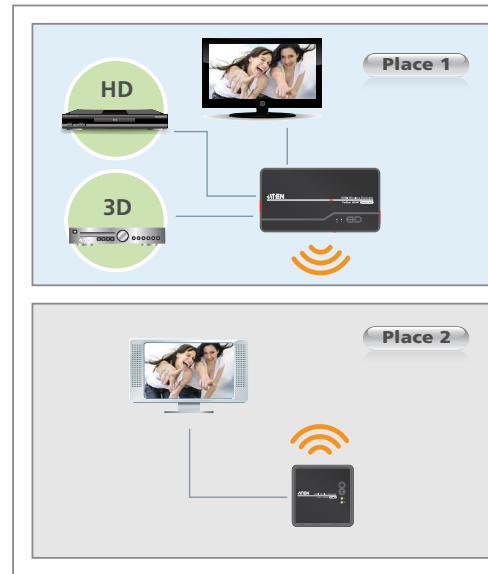

Specification

Function		VE809T	VE809R	
Connectors	Device	HDMI IN	2 x HDMI type A Female (Black)	N/A
	Display	HDMI OUT	1 x HDMI type A Female (Black) (Loop-through)	1 x HDMI type A Female (Black)
	IR		1 x 2.5 mm jack (Black)	N/A
	Power		1 x DC jack	1 x DC jack (Mini USB)
Switches	Unit to Unit		Wireless 5Ghz	Wireless 5Ghz
	Power		1 x pushbutton	1 x pushbutton
	Switch		1 x pushbutton	1 x pushbutton
LEDs	Power		1 x Blue/Red	1 x Blue/Red
	Port ID		2 x Blue	2 x Blue
Video			480p, 720p, 1080i and 1080p	
Audio			Up to 5.1 channel digital audio	
Transmission Distance			Up to 30m	
Power Consumption			DC5V, 10W	DC5V, 7.5W
Environment	Operation Temp.		0~40°C	
	Storage Temp.		-20 ~60°C	
	Humidity		0~80% RH, Non-condensing	
Physical Properties	Housing		Plastic	
	Weight		205 g	125 g
	Dimensions (L x W x H)		18.20x 9.65 x 3.15 cm	9.50 x 9.50 x 3.15 cm