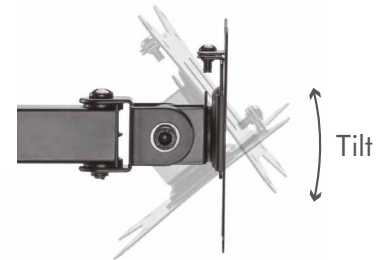

### Raise Your Monitor & Free Up Desk Space

The elegant monitor desk mount allows you to extend, tilt and swivel for the best viewing of your screen. Also include in-arm cable clip routes cables, keeping everything organized.

| Art-No. | Arm Full Extension | EAN Code      |
|---------|--------------------|---------------|
| BP0170  | 20 cm              | 4052792071160 |
| BP0171  | 37.6 cm            | 4052792071177 |

\*The specifications and pictures are subject to change without prior notice.  
\*All trade names referenced are the registered trademarks of their respective owners.

## Clutter-free & Ergonomic Design

Frees up your desktop, easily take the strain off of your neck and create better posture to increase work productivity.

Swivel

## Smooth & Flexible Adjustments

Offers exceptional range of motion and height adjustments. Easily rotate, swivel & tilt for your desired viewing angle.

Rotation

You can set your monitors at a comfortable eye level.