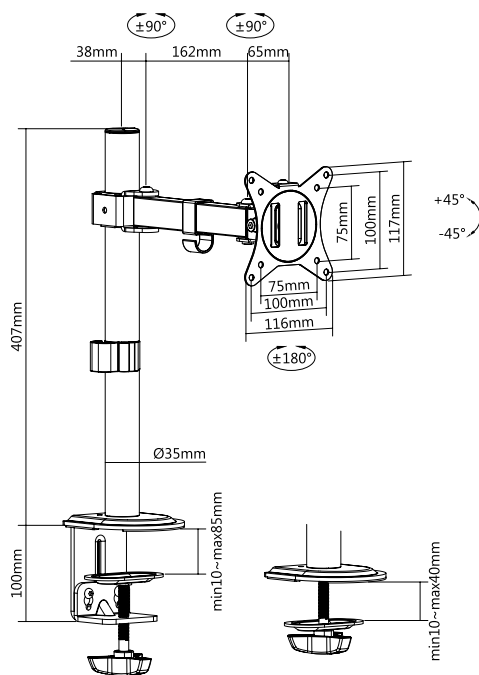

BP0170

BP0171

Package Contents:

- » 1 x Monitor Desk Mount
- » 1 x Screw Package
- » 1 x User Manual

Package Information:

Art-No.	Packing Dimension	Packing Weight	Carton Dimension	Carton Q'ty	Carton Weight
BP0170	425 x 130 x 100 mm	2.63 kg	425 x 130 x 100 mm	1 pc	2.63 kg
BP0171	425 x 130 x 100 mm	2.88 kg	425 x 130 x 100 mm	1 pc	2.88 kg