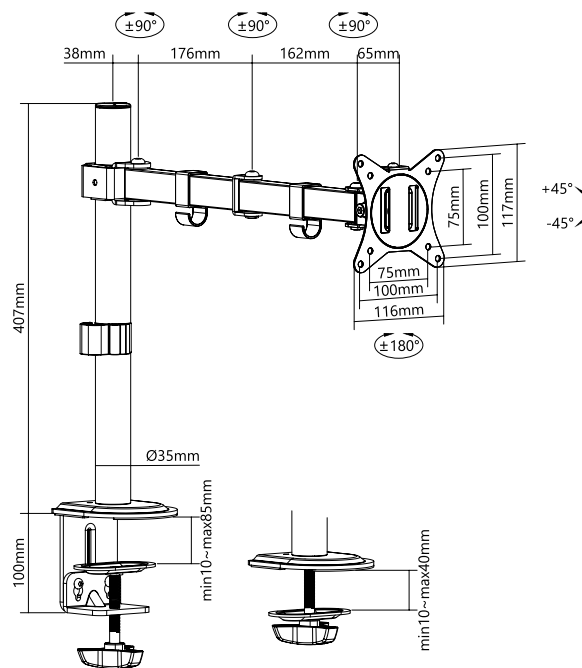

BP0171

Package Contents:

- » 1 x Monitor Desk Mount
- » 1 x Screw Package
- » 1 x User Manual

Package Information:

Art-No.	Packing Dimension	Packing Weight	Carton Dimension	Carton Q'ty	Carton Weight
BP0170	425 x 130 x 100 mm	2.63 kg	425 x 130 x 100 mm	1 pc	2.63 kg
BP0171	425 x 130 x 100 mm	2.88 kg	425 x 130 x 100 mm	1 pc	2.88 kg