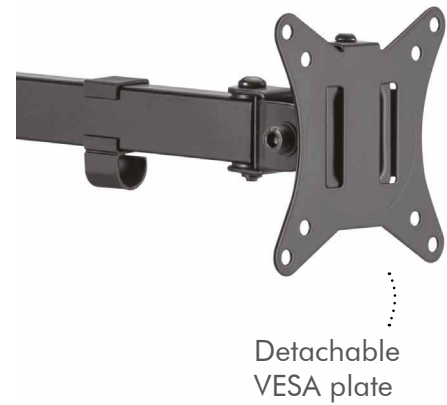

### Raise Your Monitor & Free Up Desk Space

The elegant monitor desk mount allows you to extend, tilt and swivel for the best viewing of your screen. Also include in-arm cable clip routes cables, keeping everything organized.

## Smooth & Flexible Adjustments

Offers exceptional range of motion and height adjustments. Easily rotate, swivel & tilt for your desired viewing angle.

Rotation

You can set your monitors at a comfortable eye level.

## Sleek Modern Design

The simple, slim design of the mount makes for organized cable management, keeping your desk looking clean and tidy.

## Easy Installation

Quick setup with detachable VESA plate and clamp or grommet installation to the desktop.