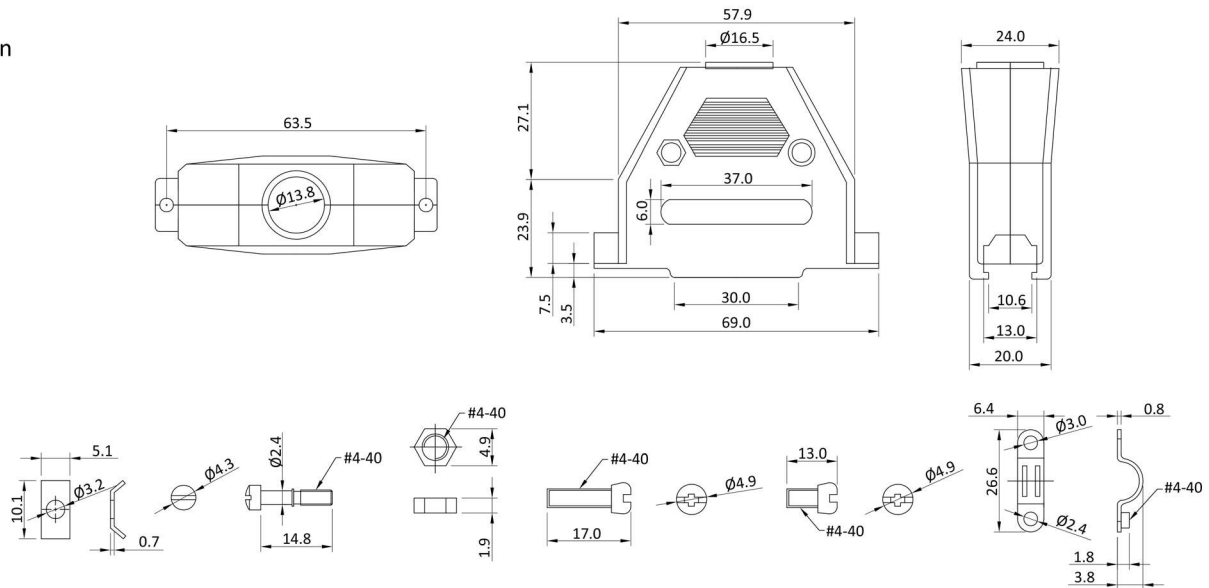

PH15

PH25

PH37

9 pin

15 pin

25 pin

37 pin

Order Information

Identifier:	No. of Contacts:	Colour:
PH	#	
Housing with screw locking	9: 9 poles	grey
	15: 15 poles	
	25: 25 poles	
	37: 37 poles	