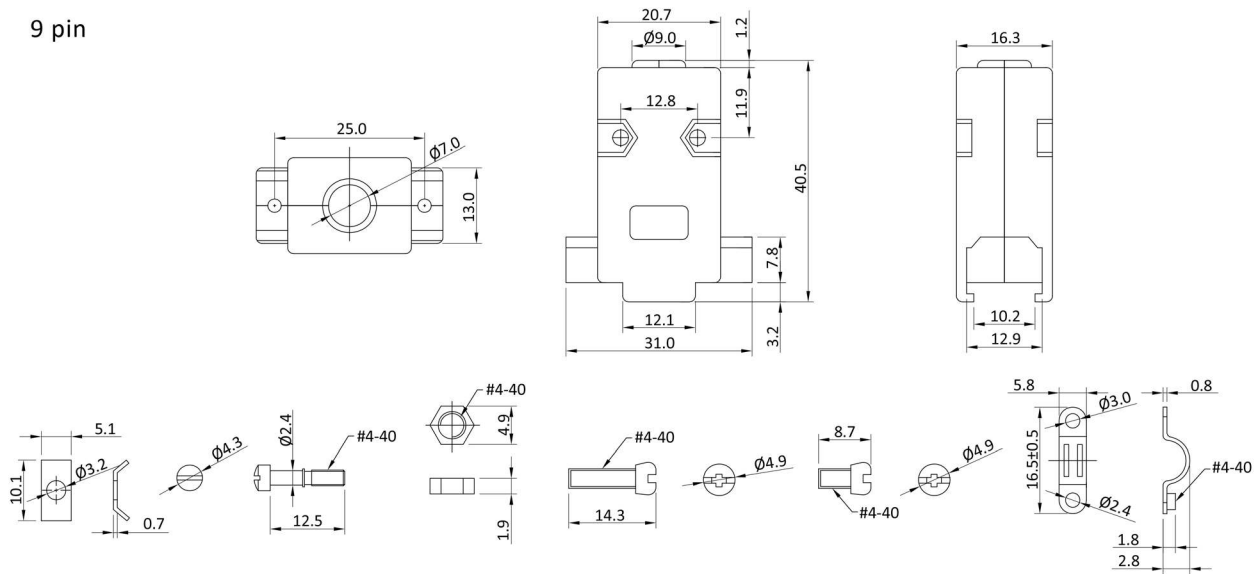

PH15

PH25

PH37

9 pin

15 pin

25 pin

37 pin

Order Information

Identifier:	No. of Contacts:	Colour:
PH	#	
Housing with screw locking	9: 9 poles	grey
	15: 15 poles	
	25: 25 poles	
	37: 37 poles	