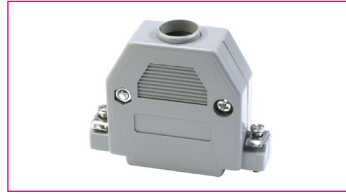

D-Sub Accessories Plastic Housings

Grey

MATERIAL:

Material (Housing):

ABS (UL94HB)

Material (Screw):

steel, chromate plated

HANDLING:

Packaging:

bulk

TOLERANCE:

.X:

± 0.38

.XX:

± 0.25

PH25

9 pin

15 pin