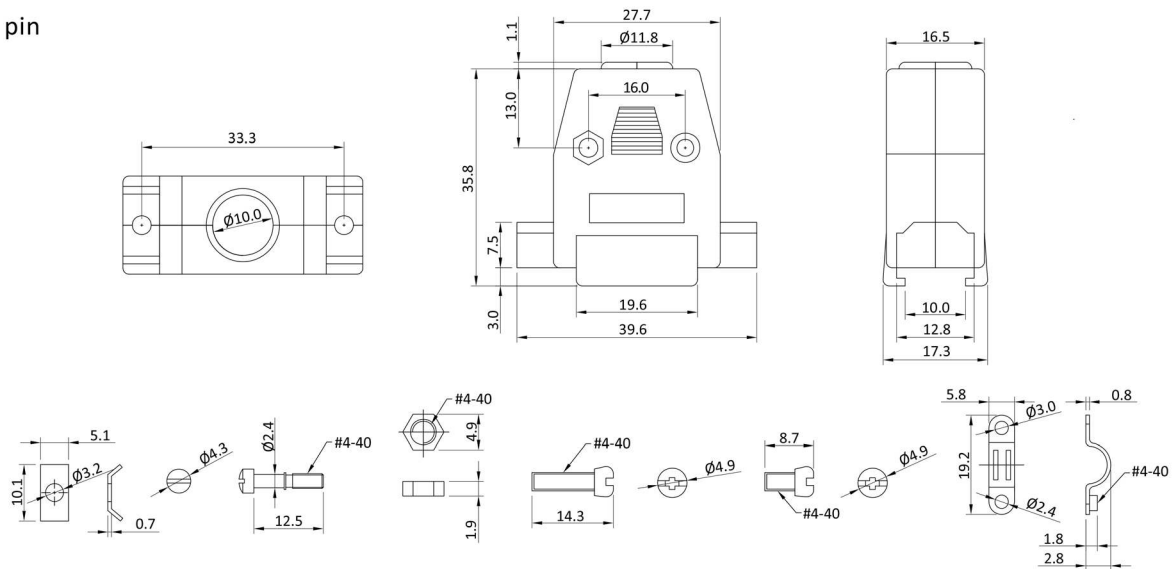

PH15

PH25

PH37

9 pin

15 pin

25 pin

37 pin

Order Information

Identifier:	No. of Contacts:	Colour:
PH	#	
Housing with screw locking	9: 9 poles	grey
	15: 15 poles	
	25: 25 poles	
	37: 37 poles	