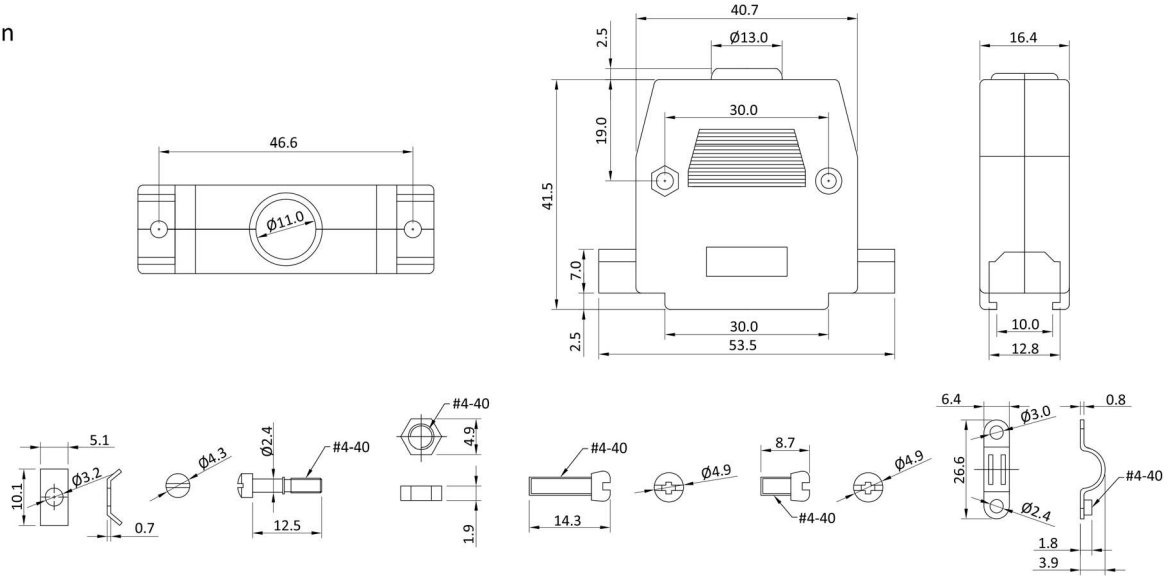

PH15

PH25

PH37

9 pin

15 pin

25 pin

37 pin

Order Information

Identifier:	No. of Contacts:	Colour:
PH	#	
Housing with screw locking	9: 9 poles	grey
	15: 15 poles	
	25: 25 poles	
	37: 37 poles	