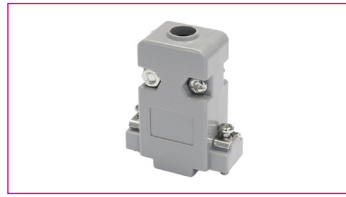

D-Sub Accessories Plastic Housings

Grey

MATERIAL:

Material (Housing):

ABS (UL94HB)

Material (Screw):

steel, chromate plated

HANDLING:

Packaging:

bulk

TOLERANCE:

.X:

± 0.38

.XX:

± 0.25

PH9