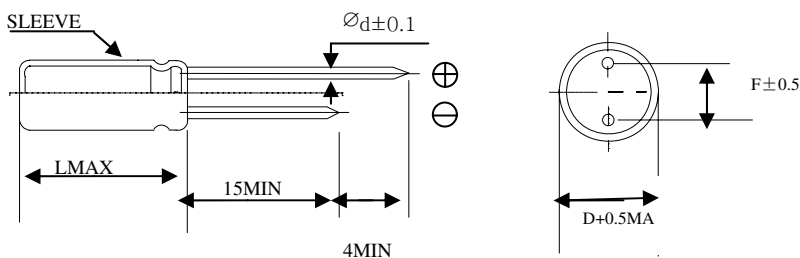

**PF SERIES**

Electrolytic capacitors for photoflash applications with lead wire

**◆FEATURES**

The lead wire terminal facilitates board mounting operations.

**◆CAUTION**

These photo Flash Capacitors are designed, manufactured and intended solely for use in photo flash and other photographic equipment. They are not intended for use in medical equipment.

**◆寸法 DIMENSIONS**

(mm)

∅D	F	∅ d
11	5.0	0.6
12.5	5.0	0.8
14.5	7.5	0.8
16	7.5	0.8
18	7.5	0.8

◆寸法图一览表 CASE SIZE TABLE

(Φ DXL mm)

ΦD Cap(μF)	6.0	8.0	8.7	9.0	9.2	10.0	10.3	10.6	10.8	11.0	11.3	11.8	12.0
14	6.0×21												
18	6.0×25												
20	6.0×28												
23	6.0×30												
25		8.0×20.5	8.7×17	9.0×16									
30		8.0×23	8.7×18.5	9.0×18	9.2×17.5	10×16.5							
40		8.0×28.5	8.7×22.5	9.0×21.5	9.2×21	10×19.5	10.3×18.5	10.6×17	10.8×16.5				
45			8.7×24.5	9.0×23.5	9.2×23	10×21	10.3×20	10.6×18.5	10.8×18	11×17	11.3×16.5	11.8×15.5	
47			8.7×25	9.0×24	9.2×24	10×21.5	10.3×20.5	10.6×19	10.8×18.5	11×17.5	11.3×17	11.8×16	
50			8.7×26.5	9.0×25.5	9.2×25	10×22.5	10.3×21.5	10.6×19.5	10.8×19	11×18.5	11.3×18	11.8×17	12×16.5
56			8.7×28.5	9.0×27.5	9.2×26.5	10×24	10.3×23	10.6×21.5	10.8×20.5	11×19.5	11.3×19	11.8×18	12×17.5
60			8.7×30	9.0×29	9.2×28.5	10×25	10.3×24	10.6×22	10.8×21.5	11×20.5	11.3×20	11.8×19	12×18.5
70				9.0×34.5	9.2×33	10×28	10.3×27	10.6×24.5	10.8×24	11×23	11.3×22.5	11.8×21	12×20.5
75				9.0×37.5	9.2×36	10×29.5	10.3×28.5	10.6×26	10.8×25	11×24.5	11.3×23.5	11.8×22	12×21.5
80				9.0×39	9.2×37	10×30.5	10.3×29.5	10.6×27	10.8×26	11×25	11.3×24.5	11.8×22.5	12×22.5
95				9.0×45	9.2×43	10×36.5	10.3×35.5	10.6×32.5	10.8×30	11×28.5	11.3×27.5	11.8×25.5	12×25
100					9.2×45	10×38	10.3×37	10.6×34	10.8×32.5	11×29.5	11.3×28.5	11.8×26.5	12×26
110						10×41	10.3×40	10.6×37	10.8×35	11×34	11.3×33	11.8×29.5	12×28
120							10.3×43	10.6×39.5	10.8×37.5	11×36.5	11.3×34.5	11.8×31.5	12×29.5