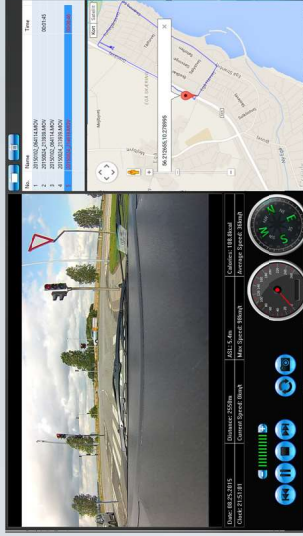

## Full HD action cam

with Wi-Fi function and GPS function

Built-in 2" LCD screen

Slow motion & timelapse function

GPS function track your speed/distance

Mini HDMI output

## Product information

- Full HD action cam with Wi-Fi function & 2" display built-in
- GPS function - track your route, distance and speed
- 8mpixel CMOS sensor with 170degrees fixed angle - 6G lens
- Video resolution: 1080P (1920x1080)@60fps, 1080P@30fps, 720P (1200x720)@120fps, 720P@60fps
- Video format .MOV (H.264)
- Image resolution - still pictures: 16MP (4640x3480), 8MP(3264x2448), 5MP (2582x1344), 4MP (2304x1728)
- Slow motion & timelapse function
- Image format: JPG, Built-in microphone
- Internal work memory - DDR3: 1GB (not for video/photo)