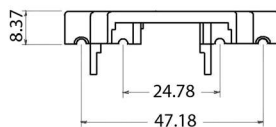

MATERIAL:

Material (Housing): ABS

HANDLING:

Packaging: bulk

AG9/9

AG9/25M

AG25/25

9/9 pin

9/25 pin

25/25 pin

Order Information

Identifier:	No. of Contacts:	Colour:
AG	#	#
Adaptor Housing	9/9: 9 poles to 9 poles 9/25: 9 poles to 25 poles 25/25: 25 poles to 25 poles	empty: grey M: metalized