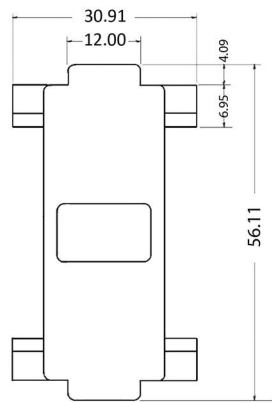

MATERIAL:

Material (Housing): ABS

HANDLING:

Packaging: bulk

AG9/9

AG9/25M

AG25/25

9/9 pin

9/25 pin

25/25 pin

Order Information

Identifier:	No. of Contacts:	Colour:
AG	#	#
Adaptor Housing	9/9: 9 poles to 9 poles 9/25: 9 poles to 25 poles 25/25: 25 poles to 25 poles	empty: grey M: metalized