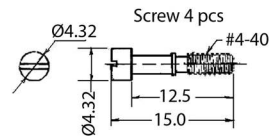

MATERIAL:

Material (Housing): ABS

HANDLING:

Packaging: bulk

AG9/9

AG9/25M

AG25/25

9/9 pin

9/25 pin

25/25 pin

Order Information

Identifier:	No. of Contacts:	Colour:
AG	#	#
Adaptor Housing	9/9: 9 poles to 9 poles 9/25: 9 poles to 25 poles 25/25: 25 poles to 25 poles	empty: grey M: metalized