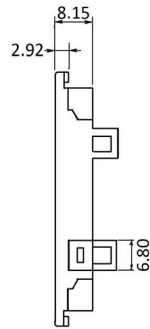

MATERIAL:

Material (Housing): ABS

HANDLING:

Packaging: bulk

AG9/9

AG9/25M

AG25/25

9/9 pin

9/25 pin

25/25 pin

Order Information

Identifier:	No. of Contacts:	Colour:
AG	#	#
Adaptor Housing	9/9: 9 poles to 9 poles 9/25: 9 poles to 25 poles 25/25: 25 poles to 25 poles	empty: grey M: metalized