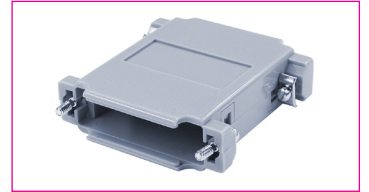

MATERIAL:

Material (Housing): ABS

HANDLING:

Packaging: bulk

AG9/9

AG9/25M

AG25/25

9/9 pin

9/25 pin

25/25 pin

Order Information

Identifier:	No. of Contacts:	Colour:
AG	#	#
Adaptor Housing	9/9: 9 poles to 9 poles 9/25: 9 poles to 25 poles 25/25: 25 poles to 25 poles	empty: grey M: metalized