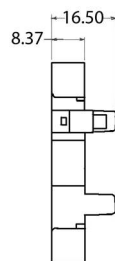

MATERIAL:

Material (Housing): ABS

HANDLING:

Packaging: bulk

AG9/9

AG9/25M

AG25/25

9/9 pin

9/25 pin

25/25 pin

Order Information

Identifier:	No. of Contacts:	Colour:
AG	#	#
Adaptor Housing	9/9: 9 poles to 9 poles 9/25: 9 poles to 25 poles 25/25: 25 poles to 25 poles	empty: grey M: metalized