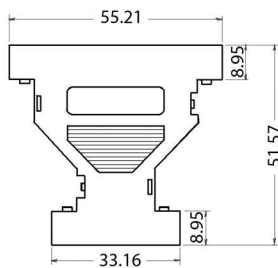

MATERIAL:

Material (Housing): ABS

HANDLING:

Packaging: bulk

AG9/9

AG9/25M

AG25/25

9/9 pin

9/25 pin

25/25 pin

Order Information

Identifier:	No. of Contacts:	Colour:
AG	#	#
Adaptor Housing	9/9: 9 poles to 9 poles 9/25: 9 poles to 25 poles 25/25: 25 poles to 25 poles	empty: grey M: metalized