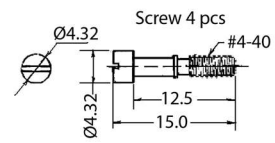

MATERIAL:

Material (Housing): ABS

HANDLING:

Packaging: bulk

AG9/9

AG9/25M

AG25/25

9/9 pin

9/25 pin

25/25 pin

Order Information

Identifier:	No. of Contacts:	Colour:
AG	#	#
Adaptor Housing	9/9: 9 poles to 9 poles 9/25: 9 poles to 25 poles 25/25: 25 poles to 25 poles	empty: grey M: metalized