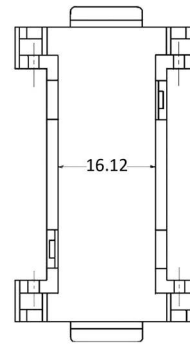

MATERIAL:

Material (Housing): ABS

HANDLING:

Packaging: bulk

AG9/9

AG9/25M

AG25/25

9/9 pin

9/25 pin

25/25 pin

Order Information

Identifier:	No. of Contacts:	Colour:
AG	#	#
Adaptor Housing	9/9: 9 poles to 9 poles 9/25: 9 poles to 25 poles 25/25: 25 poles to 25 poles	empty: grey M: metalized