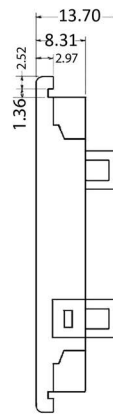

MATERIAL:

Material (Housing): ABS

HANDLING:

Packaging: bulk

AG9/9

AG9/25M

AG25/25

9/9 pin

9/25 pin

25/25 pin

Order Information

Identifier:	No. of Contacts:	Colour:
AG	#	#
Adaptor Housing	9/9: 9 poles to 9 poles 9/25: 9 poles to 25 poles 25/25: 25 poles to 25 poles	empty: grey M: metalized