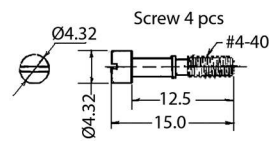

MATERIAL:

Material (Housing): ABS

HANDLING:

Packaging: bulk

AG9/9

AG9/25M

AG25/25

9/9 pin

9/25 pin

25/25 pin

Order Information

Identifier:	No. of Contacts:	Colour:
AG	#	#
Adaptor Housing	9/9: 9 poles to 9 poles 9/25: 9 poles to 25 poles 25/25: 25 poles to 25 poles	empty: grey M: metalized