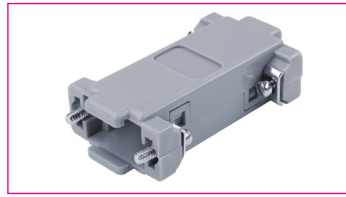

MATERIAL:

Material (Housing): ABS

HANDLING:

Packaging: bulk

AG9/9

AG9/25M

AG25/25

9/9 pin

9/25 pin

25/25 pin

Order Information

Identifier:	No. of Contacts:	Colour:
AG	#	#
Adaptor Housing	9/9: 9 poles to 9 poles 9/25: 9 poles to 25 poles 25/25: 25 poles to 25 poles	empty: grey M: metalized