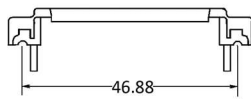

MATERIAL:

Material (Housing): ABS

HANDLING:

Packaging: bulk

AG9/9

AG9/25M

AG25/25

9/9 pin

9/25 pin

25/25 pin

Order Information

Identifier:	No. of Contacts:	Colour:
AG	#	#
Adaptor Housing	9/9: 9 poles to 9 poles 9/25: 9 poles to 25 poles 25/25: 25 poles to 25 poles	empty: grey M: metalized