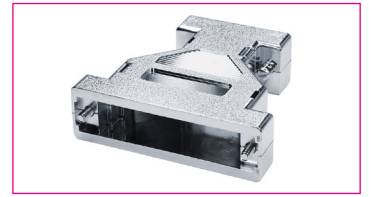

MATERIAL:

Material (Housing): ABS

HANDLING:

Packaging: bulk

AG9/9

AG9/25M

AG25/25

9/9 pin

9/25 pin

25/25 pin

Order Information

Identifier:	No. of Contacts:	Colour:
AG	#	#
Adaptor Housing	9/9: 9 poles to 9 poles 9/25: 9 poles to 25 poles 25/25: 25 poles to 25 poles	empty: grey M: metalized