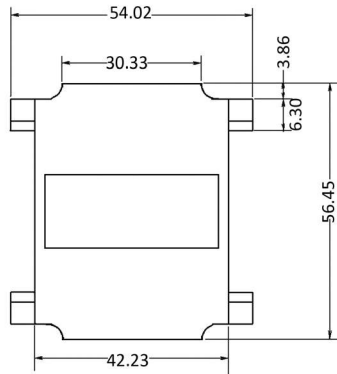

MATERIAL:

Material (Housing): ABS

HANDLING:

Packaging: bulk

AG9/9

AG9/25M

AG25/25

9/9 pin

9/25 pin

25/25 pin

Order Information

Identifier:	No. of Contacts:	Colour:
AG	#	#
Adaptor Housing	9/9: 9 poles to 9 poles 9/25: 9 poles to 25 poles 25/25: 25 poles to 25 poles	empty: grey M: metalized