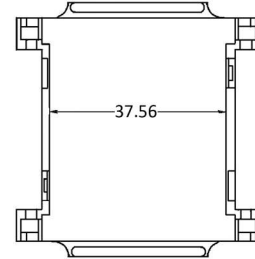

9/25 pin

25/25 pin

Order Information

Identifier:	No. of Contacts:	Colour:
AG	#	#
Adaptor Housing	9/9: 9 poles to 9 poles 9/25: 9 poles to 25 poles 25/25: 25 poles to 25 poles	empty: grey M: metalized