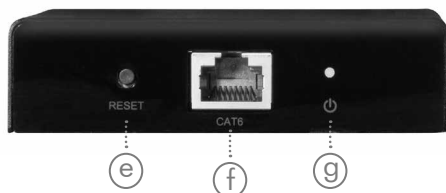

Transmitter