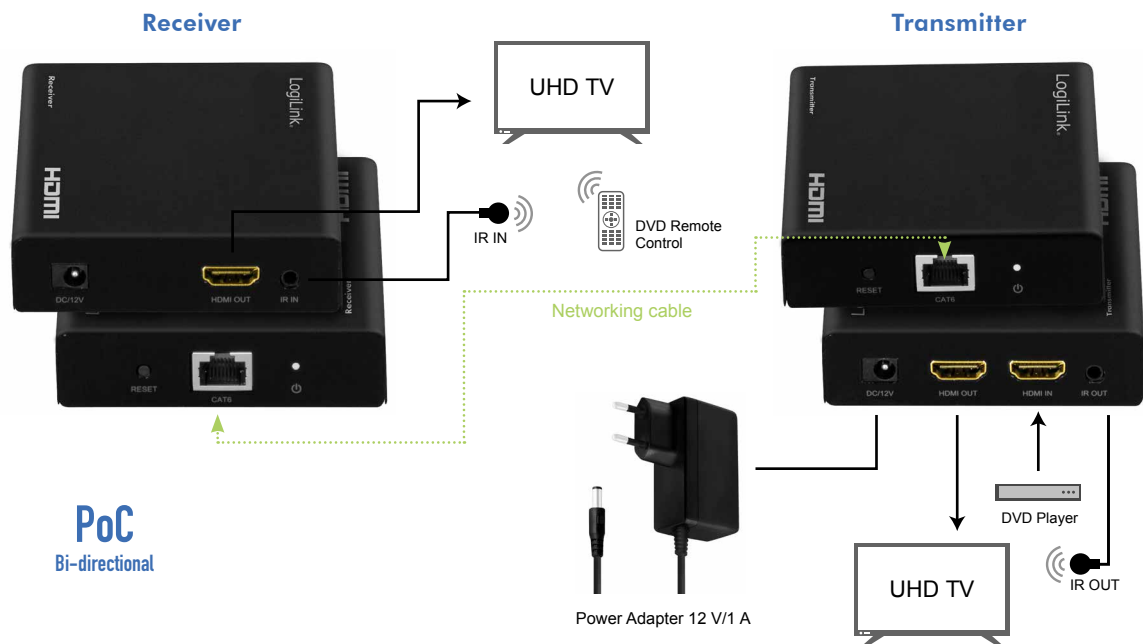

PoC
Bi-directional

Specifications:

Transmitter (TX) Interface	2x HDMI-A female, 1x DC power jack, 1x 3.5mm IR Jack, 1x RJ45 Jack
Receiver (RX) Interface	1x HDMI-A female, 1x DC power jack, 1x 3.5mm IR Jack, 1x RJ45 Jack
HDMI Version	2.0
HDCP Version	2.2
Working Distance	70 m
Output Resolution	480i/60 Hz, 576i/50 Hz, 1080i/50/60 Hz, 480p/60 Hz, 576p/50 Hz, 720p/50/60 Hz, 1080p/24/25/30/50/60 Hz, 4K@24/25/30 Hz, 4K@50/60 Hz 4:4:4
Video Bandwidth	6 Gbps/600 MHz
HDR (High-Dynamic Range)	Yes
DDC (Display Data Channel)	Yes
LED Indicator	Yes
Chassis Material	Metal
3D Supporting	Yes
IR Support	Yes
POC (Power Over Cable)	Yes, Bi-directional
HDMI Loop Out	Yes
Power Consumption	TX:1.3 W, RX:1.6 W
Power Supply	12 V/1 A
Uncompressed Audio	LPCM 7.1
Compressed Audio	DTS, Dolby Digital, DTS-HD Master Audio™, Dolby TrueHD
Networking Cable	Cat5E/6/7/8
Operating Temperature	0°C–70°C
Operating Humidity	10%–85% RH (no condensation)
Storage Temperature	-10°C–80°C
Storage Humidity	5%–90% RH (no condensation)
Dimensions	TX:10x8.8x2.3 cm ; RX:10x8.8x2.3 cm
Weight	TX:0.2 kg; RX:0.2 kg

*The specifications and pictures are subject to change without prior notice.
*All trade names referenced are the registered trademarks of their respective owners.

Made in China