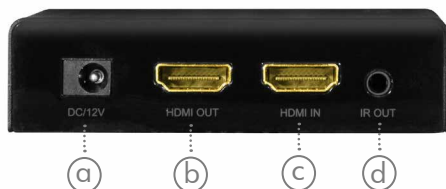

Transmitter