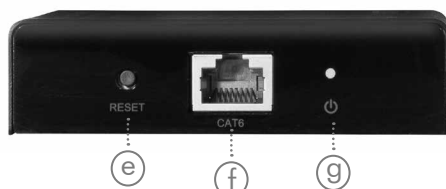

Receiver

- (a) Connect to DC 12 V Power Supply
- (b) Connect to output devices via HDMI male output port for local loop out
- (c) Connect to input sources via HDMI male input port
- (d) IR OUT: IR signal output port
- (e) Short click to Reset
- (f) UTP ethernet cable connection port
- (g) Power LED Indicator
- (h) IR IN: IR signal input port

*The specifications and pictures are subject to change without prior notice.
*All trade names referenced are the registered trademarks of their respective owners.

Made in China