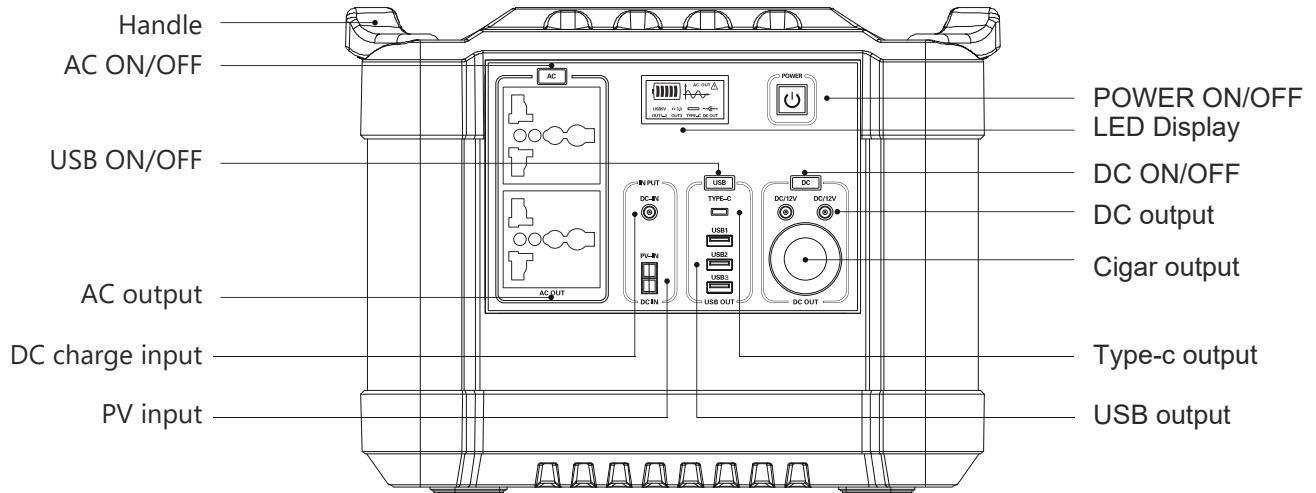

Specifications

Model	G1000
Battery Capacity	3.7V 300000mAh 1100wh
Rated Power	1000W, Peak 2000W
Battery Type	High Quality Lithium ion Batteries
Charge Input	CC/CV 26V/4.5A
AC Output	100V~120V or 220V~240V 50Hz/60Hz
USB Output	5V 2.1A max
QC 3.0	5V/3A 9V/2A 12V/1.5A
DC Output	12V± 1V /8A max
Type C Output	PD 60W, 5V /3A, 9V/3A, 12V/3A, 15V/3A, 20V /3A
Cigar port output	12V± 1V /8A max
Solar Charge Input	18V~30V
Output Waveform	Pure Sine Wave
Gross Weight	About 14 KG
	-10°C (14°F) ~60°C (140°F)
Package included	1 x Portable Power Station 1 x Adaptor 1 x User Manual