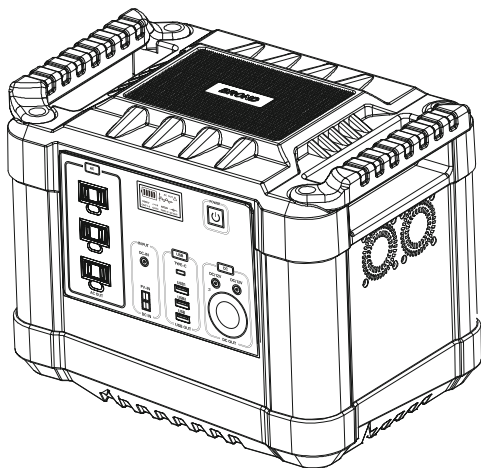

Power Station VP1000

Home backup power VP1000 built-in rechargeable lithium batteries

Pure Sine Wave

High quality Lithium Battery

30000mAh Large Capacity

Multiple Output Ports

**Power outdoors when camping
Backup power for home**

For Home backup Power:

Support emergency appliances such as refrigerators, CP AP/Bi-PAP, Computers, radios, and phones to help keep your life as normal.

For RVers:

With no extra setup, powers your mini space heaters, cooling fans, mini-fridges, portable ovens and coffee makers, etc.

Specifications

Model	G1000
Battery Capacity	3.7V 300000mAh 1100wh
Rated Power	1000W, Peak 2000W
Battery Type	High Quality Lithium ion Batteries
Charge Input	CC/CV 26V/4.5A
AC Output	100V~120V or 220V~240V 50Hz/60Hz
USB Output	5V 2.1A max
QC 3.0	5V/3A 9V/2A 12V/1.5A
DC Output	12V± 1V /8A max
Type C Output	PD 60W, 5V /3A, 9V/3A, 12V/3A, 15V/3A, 20V /3A
Cigar port output	12V± 1V /8A max
Solar Charge Input	18V~30V
Output Waveform	Pure Sine Wave
Gross Weight	About 14 KG
	-10°C (14°F) ~60°C (140°F)
Package included	1 x Portable Power Station 1 x Adaptor 1 x User Manual