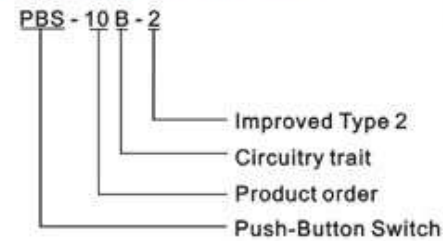

Druckschalter/-Taster Serie PBS-12x

Ordering Information

Specification:

1. Rating: 3A 125VAC; 1A 250VAC
2. Contact Resistance: 20m Ω max.
3. Insulation Resistance: 500VDC 100M Ω min.
4. Dielectric strength: 1000VAC, 1Minute
5. Electrical Life: 50,000 Cycles

Circuitry trait

A	ON — OFF	Push on/Push off	With lock
B	OFF — (ON)	Push on	Momentary (Open type)
C	ON — (OFF)	Push off	Momentary (Close type)

() : Indicates Momentary

Push-button color

Red	White
Green	Black
Orange	Yellow
Blue	