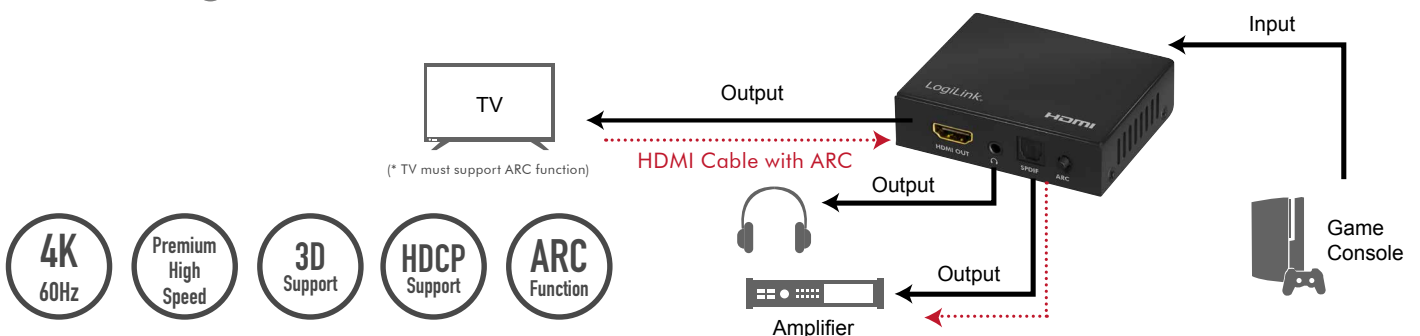

LogiLink®

4K 1x1 HDMI™ Audio Extractor ARC, 4K/60 Hz

Art. No.: HD0055

This upgraded audio extractor supports video resolution up to 4K@60 Hz and audio outputs through SPDIF or 3.5 mm stereo. It also supports ARC function, easily connect it to an ARC compatible TV. Allowing you to output audio signal to external audio systems.

Features:

- » Converts digital HDMI signals to analog and digital Audio (HDMI, SPDIF & 3.5 mm)
- » ARC function offers two-way communication between devices over a single HDMI connection
- » Supports 2.0 CH/5.1 CH/PASS audio switching
- » Supports UHD 4K@60 Hz (YUV 4:4:4), Full 3D and 12-bit deep color
- » Supports HDCP 2.2
- » Supports HDR and CEC
- » Supports HDMI output audio format: DTS-HD Master Audio™/Dolby TrueHD
- » Plug and play, no drivers needed

Front

Back

- (a) HDMI output port
- (b) 3.5 mm stereo audio output
- (c) S/PDIF audio output port
- (d) ARC function on/off switch button
- (e) HDMI input port
- (f) PASS/2.0 CH/5.1 CH switch button for selecting the audio format
- (g) ARC status LED (blue)
- (h) Power LED (Blue)
- (i) DC 5 V input

Specification of External Power Supply:

Input Voltage	100–240 V, 50/60 Hz 0.2 A max.
Output Power	5 V/1 A, 5 W
DC Plug	3.5x1.35 mm
Dimensions	51x35x59 mm
Cable Length	1.2 m
Weight	0.07 kg

Package Contents: