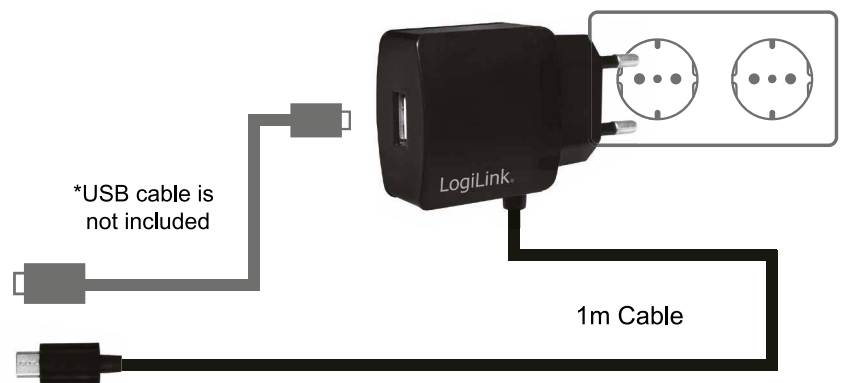

## USB Wall Charger, 2 ports Fixed Micro-USB cable + 1x USB port

Art. No.: PA0146  
PA0146W

Able to charge two 5 V USB devices at the same time. Ideal for travelling or use in office/home.

### Features:

- » One fixed Micro-USB cable and one USB port
- » Input: 100–240 V AC 50/60 Hz
- » Output: 5V2 A (10 W) max
- » Supports: OCP, OVP and short circuit protection
- » Able to charge 2 devices at the same time
- » Built in intelligent IC, compatible with iPhone/iPad/mobile devices/Tablet PC/power banks and other 5 V devices
- » Compact and light-weighted, suitable for travelling; to use in the cafe, restaurant, hotel...etc

### Specification:

Input	100–240V AC 50/60Hz
Output	5 V/2 A (10 W)
USB	USB 2.0 port and Micro USB cable
Efficiency	>70%
Ripple and Noise	1–5% and 50 dB
Energy Consumption	<1.5 W
Operating Temperature Range	-10–30°C
Operating Relative Humidity	10–65% RH
Storage Temperature Range	-10–70°C
Storage Relative Humidity	5–70% RH non-condensing
Protections	Over current protection, Short circuit protection, Over voltage protection
Dimension	7.6x4.2x2.5 cm
Weight	50 g
Cable Length	1 m