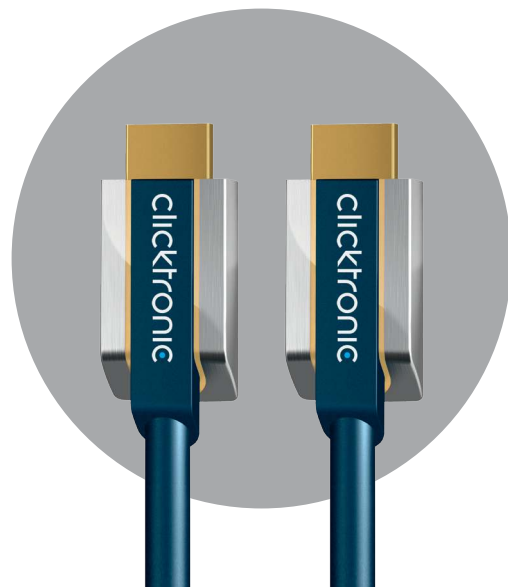

#### Signal transmission

Transmission modes:	digital audio and video signals
max. Bandwidth (MHz):	340 (0.5-7.5 m) 195 (10 m) 75 (15-20 m)
max. Transfer rate (Gb / s)	10.2 (0.5-7.5 m) 4.95 (10 m) 2.25 (15-20 m)
max. Resolution:	4K (2160p) (0.5-7.5 m) Full HD (1080p) (10-20 m)
Supported color spaces:	16/24 bit RGB/YUV, Deep Color, x.v.Color™
Supported audio standards:	Audio-Return Channel (ARC), Dolby Digital/Plus, Dolby TrueHD, DTS-HD Master Audio™, DVD-Audio, SA-CD
Other supported standards:	HDMI™ Ethernet Channel (HEC), 3D, HDCP, CEC, 4K (2160i/p), Full HD (1080i/p), HD ready (720i/p), SDTV (480i/p)
Characteristic impedance (Ω):	100

# clicktronic®

entertainment.  
pure.

Advanced

HDMI™ connector (type A)      HDMI™ connector (type A)