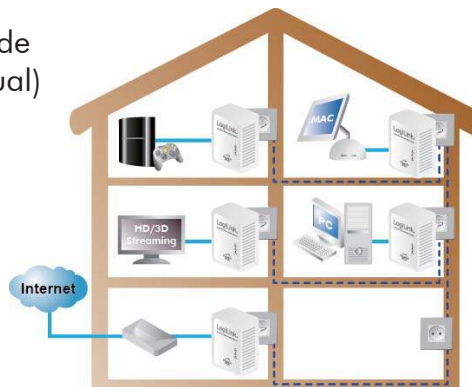

* The specifications and pictures are subject to change without notice.
*All trade names referenced are the registered network of their respective owners.

Made in China