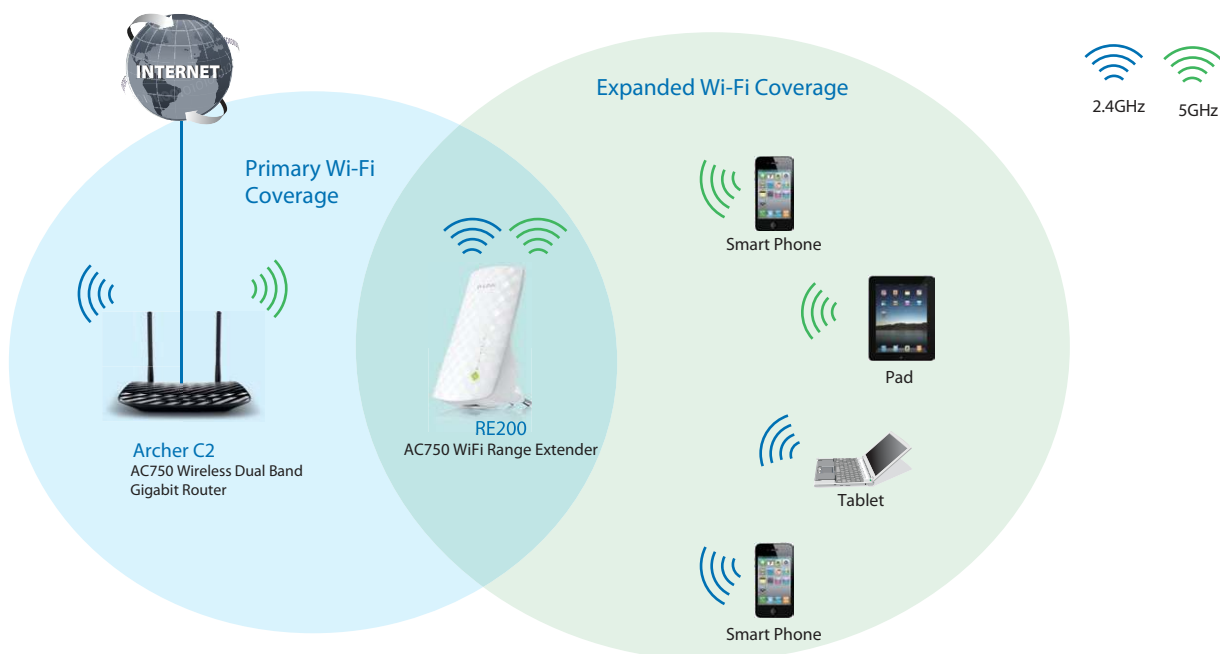

Diagram:

Working as a Range Extender