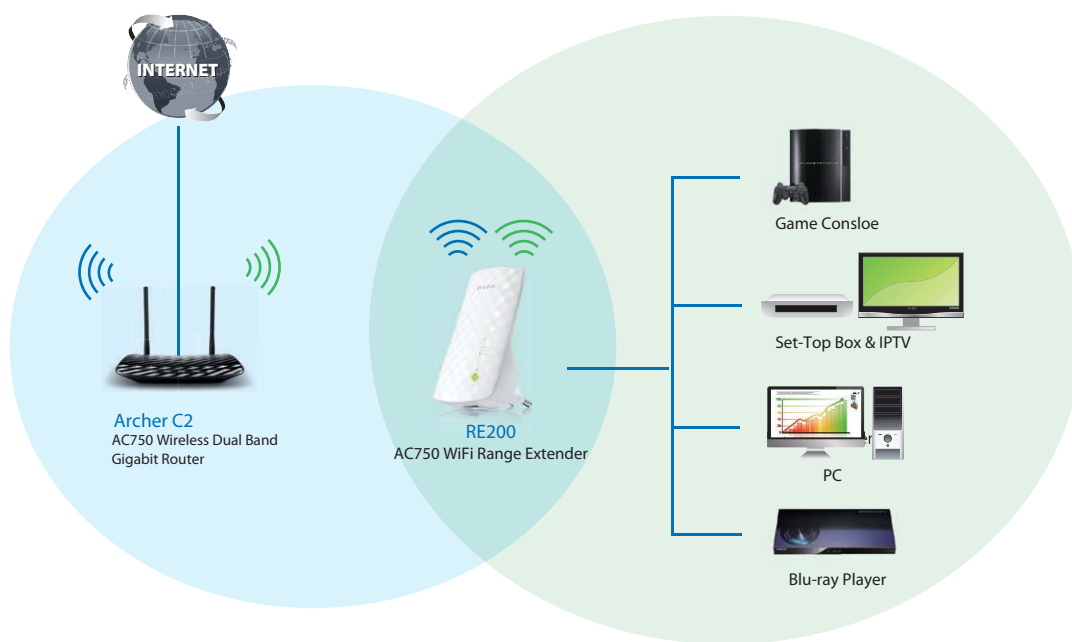

#### ⦿ Features:

- Greatly extend existing wireless coverage to eliminate “dead zones”
- Compatible with 802.11 b/g/n and 802.11ac WiFi devices
- 300Mbps 2.4GHz wireless speed + 433Mbps 5GHz wireless speed
- High speed mode limits device-to-extender connection and extender-to-router connection to different bands (2.4GHz or 5GHz) to offers maximum performance
- Miniature size and wall-mounted design make it easy to deploy and move flexibly
- Easily expand wireless coverage at a push of Range Extender button
- Smart Signal Indicator Light helps to find the right location to place the range extender
- Profile function remembers previously connected wireless networks
- Supports domain name-based login (<http://tplinkextender.net>) for advanced management

#### ⦿ Description

TP-LINK's RE200 expands your existing WiFi coverage with next generation 11AC WiFi technology and create faster access for 802.11 b/g/n and 802.11ac WiFi devices. It works with any standard WiFi router and creates stronger dual band connections in hard-to-reach areas, allowing you to enjoy seamless wireless coverage throughout your home or office. With up to 750Mbps dual band WiFi, Range Extender button, miniature size and wall mounting design, extending a wireless network has never been easier. What's more, its Ethernet port allows the RE200 to act as a wireless adapter to turn a wired device into a wireless one.

## Diagram:

### Working as a Wireless Adapter