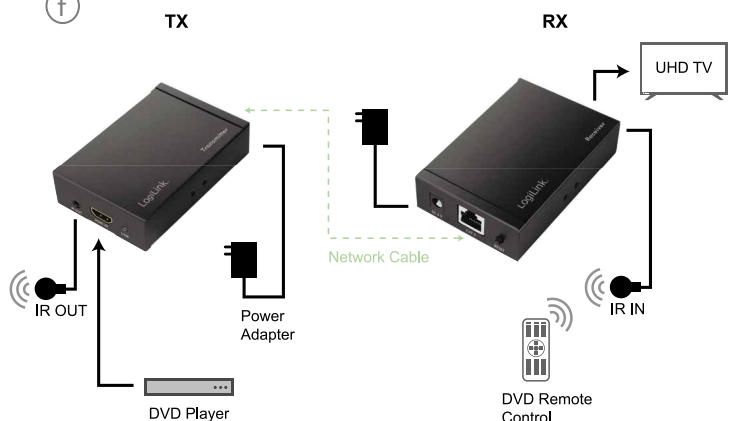

Features:

- » Supports 4K@30 Hz up to 50 m over a single Cat. 5e/6/7/8 cable
- » Bandwidth: 3.4 Gbps/340 MHz per channel (10.2 Gbps total)
- » Supports deep color 10 bit/12 bit per channel (30 bit/36 bit all channels)
- » Supports Full 3D, DDC (Display Data Channel) and CEC (Consumer Electronics Control)
- » Compatible with HDCP1.4
- » Supports uncompressed audio such as LPCM 7.1
- » Supports compressed audio such as DTS, Dolby Digital (including DTS-HD Master Audio™ and Dolby TrueHD)
- » Features IR return which enables you to control the video source from your video destination

Transmitter

(a) (b) (c)

Receiver

(g) (h) (c)

(d) (e) (f)

(d) (e) (f)

- (a) IR Out: IR signal output port
- (b) HDMI In: connect to HDMI source device
- (c) Power LED Indicator
- (d) Connect to DC 5 V power supply
- (e) Ethernet Ports: Connects transmitter (TX) to receiver (RX) via network cable
- (f) Short click to Reset
- (g) IR In: IR signal input port
- (h) HDMI Out: connect to HDMI display device