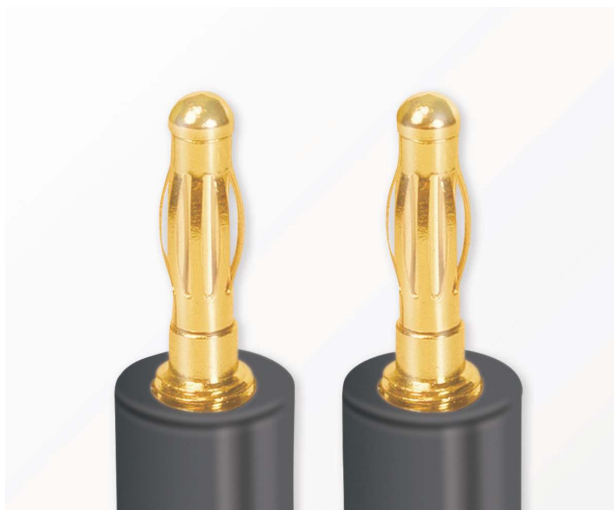

LogiLink®

Speaker Cable with Banana Plugs

Art. No.: CA1210
CA1211

Ideal for connecting speakers to amplifiers and AV receivers securely with banana plugs.

Nylon Braided Cable

2 x 2.5mm² speaker cable with black nylon mesh grid.

Gold Plated Connector

Gold plating for Clear Audio.

Best Connectivity

RoHS
compliant

* The specifications and pictures are subject to change without notice.
* All trade names referenced are the registered namework of their respective owners.

LogiLink®

Speaker Cable with Banana Plugs

Art. No.: CA1210
CA1211

Color Code Rings

For easy polarity identification.

Banana Plugs

Soldered banana plug terminations for a secure connection with your speaker's terminal.

Art. No.: CA1210
CA1211

Specifications:

Connection 1	Banana plug with red ring
Connection 2	Banana plug with white ring
Inner Conductor Material	Cu (copper)
Cable Type	2 x 2.5mm ² speaker cable with black nylon mesh grid