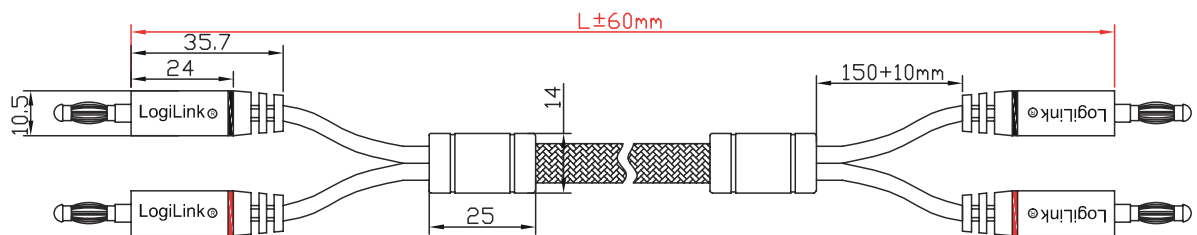

Art. No.: CA1210
CA1211

Specifications:

Connection 1	Banana plug with red ring
Connection 2	Banana plug with white ring
Inner Conductor Material	Cu (copper)
Cable Type	2 x 2.5mm ² speaker cable with black nylon mesh grid

Art-No.	Cable Length	EAN Code
CA1210	3m	4052792054279
CA1211	5m	4052792054286

Technical Drawing:

Unit:mm

Package Content:

» 1 x Speaker Cable with Banana Plugs

Package Information:

Art-No.	Packing Dimension	Packing Weight	Carton Dimension	Carton Q'ty	Carton Weight
CA1210	235 x 255 x 35mm	0.37kg	500 x 270 x 520mm	50pcs	19.5kg
CA1211	235 x 255 x 45mm	0.65kg	500 x 270 x 520mm	30pcs	20.5kg