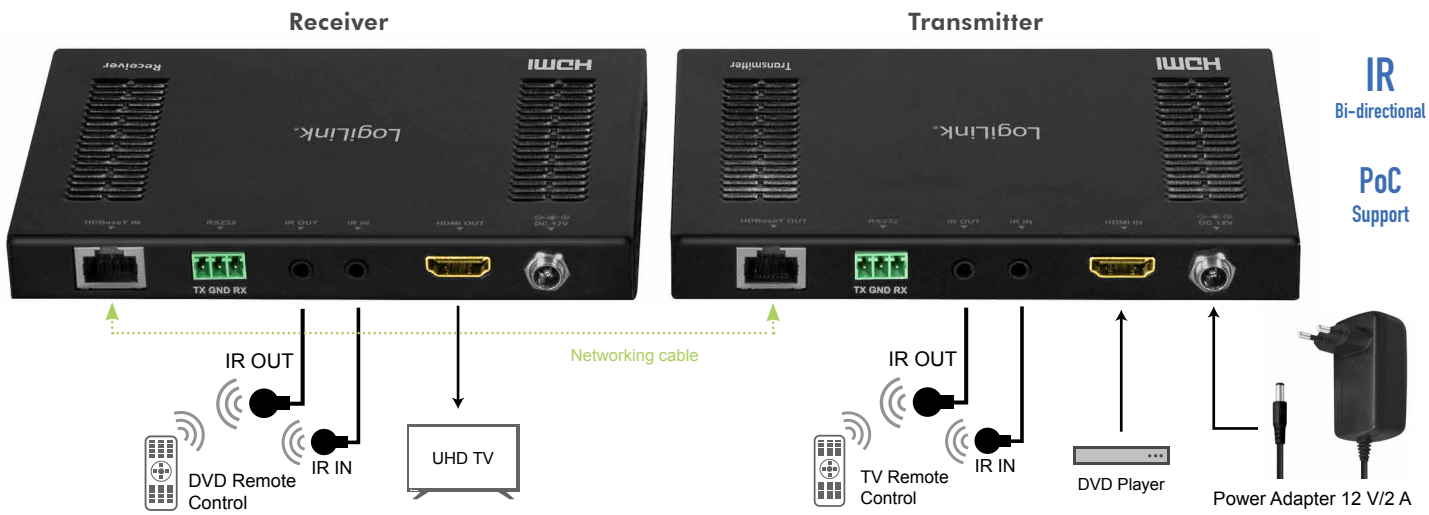

IR
Bi-directional
PoC
Support

Specifications:

Transmitter (TX) Interface	1x HDMI-A female, 1x RJ45 jack, 1x DC Power jack, 2x IR DC jack, 1x Terminal Block (RS232)
Receiver (RX) Interface	1x HDMI-A female, 1x RJ45 jack, 1x DC Power jack, 2x IR DC jack, 1x Terminal Block (RS232)
HDMI Version	2.0
HDCP Version	2.2
Working Distance	60 m
HDBase-T Technology	Yes
Output Resolution	480i/60 Hz, 576i/50 Hz, 1080i/50/60 Hz, 480p/60 Hz, 576p/50 Hz, 720p/50/60 Hz, 1080p/24/25/30/50/60 Hz, 4K@24/25/30 Hz, 4K@50/60 Hz 4:4:4
Video Bandwith	6 Gbps/600 MHz
CEC (Consumer Electronics Control)	Yes
HDR (High-Dynamic Range)	Yes
DDC (Display Data Channel)	Yes
LED Indicator	Yes
Chassis Material	Metal
3D Supporting	Yes
IR Support	Yes, bi-directional
POC (Power Over Cable)	Yes, bi-directional
RS232 Support	Yes
Power Consumption	16 W (TX+RX with PoC)
Power Supply	12 V/2 A
Uncompressed Audio	LPCM 7.1
Compressed Audio	DTS, Dolby Digital, DTS-HD Master Audio™, Dolby TrueHD
Networking Cable	Cat5E/6/7/8
Operating Temperature	0°C–70°C
Operating Humidity	10%–85% RH (no condensation)
Storage Temperature	-10°C–80°C
Storage Humidity	5%–90% RH (no condensation)
Dimensions	TX:14.7x9.4x1.8 cm, RX:14.7x9.4x1.8 cm
Weight	TX:0.35 kg, RX:0.35 kg

*The specifications and pictures are subject to change without prior notice.
*All trade names referenced are the registered trademarks of their respective owners.