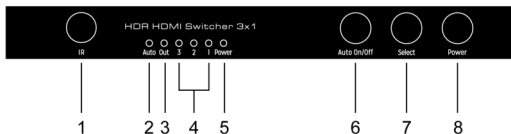

1. Product overview

Equip 332725

1. IR Receiver	5. Power LED light
2. Auto switch LED light	6. Auto on/off: auto switch function on/off key
3. Output LED light	7. Select:output switch button
4. Input LED Light(1~3)	8. Power key