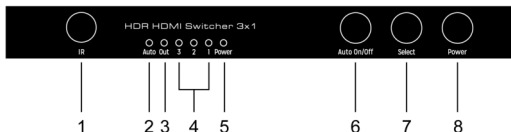

1. Descripción del producto

Equip 332725

1. IR Receiver	5. Power LED light
2. Auto switch LED light	6. Auto on/off: auto switch function on/off key
3. Output LED light	7. Select:output switch button
4. Input LED Light(1~3)	8. Power key