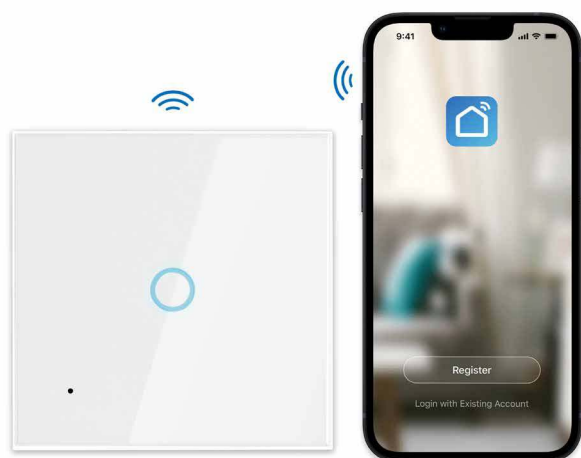

LogiLink®

Wireless Smart Wall Switch

Art. No.: SH0111 & SH0112

Build Your Smart Home

Control your lights from anywhere and schedule lighting via free smartphone app using Wi-Fi connection.

App Remote Control

Smart Wall Switch can be controlled through your existing Wi-Fi network via the free *Smart Life* or *Megos Smart Home* app.

Smart Life

Megos Smart Home

Download the free APP from the App Store or Google Play store.

Wi-Fi
2.4 GHz

Schedule
Setting

Family
Sharing

Illuminated
Switch

Easy
Installation

IP20

Discrete and Convenient

Simplicity design blends into your room's interior. Can operate as traditional wall switch or remotely or automatically.

Control Your Lights from Anywhere

Turn on/off or schedule lighting wherever you are through your smartphone at any time. Helping you to save energy and electricity bills.

Families can share light switches. You can easily add other family members and control the same device together.