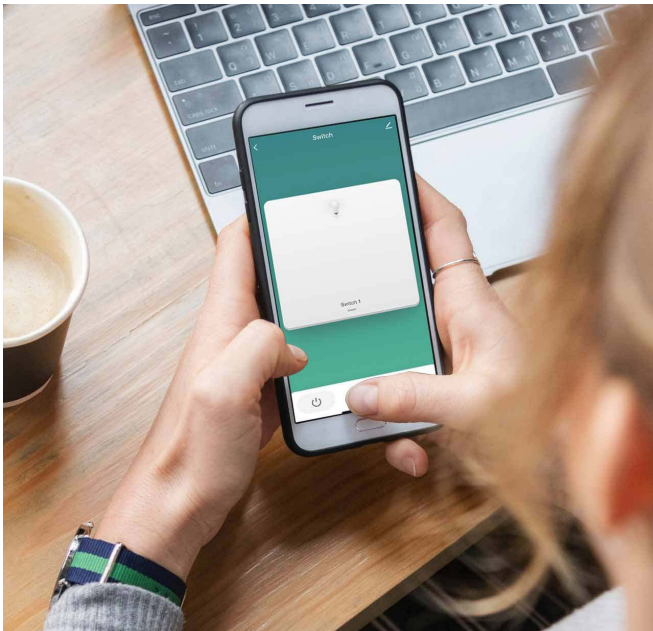

Smart Wall Switch can be controlled through your existing Wi-Fi network via the free *Smart Life* or *Megos Smart Home* app.

Smart Life

Megos Smart Home

Download the free APP from the App Store or Google Play store.

Wi-Fi
2.4 GHz

Schedule
Setting

Family
Sharing

Illuminated
Switch

Easy
Installation

IP20

Discrete and Convenient

Simplicity design blends into your room's interior. Can operate as traditional wall switch or remotely or automatically.

Control Your Lights from Anywhere

Turn on/off or schedule lighting wherever you are through your smartphone at any time. Helping you to save energy and electricity bills.

Families can share light switches. You can easily add other family members and control the same device together.