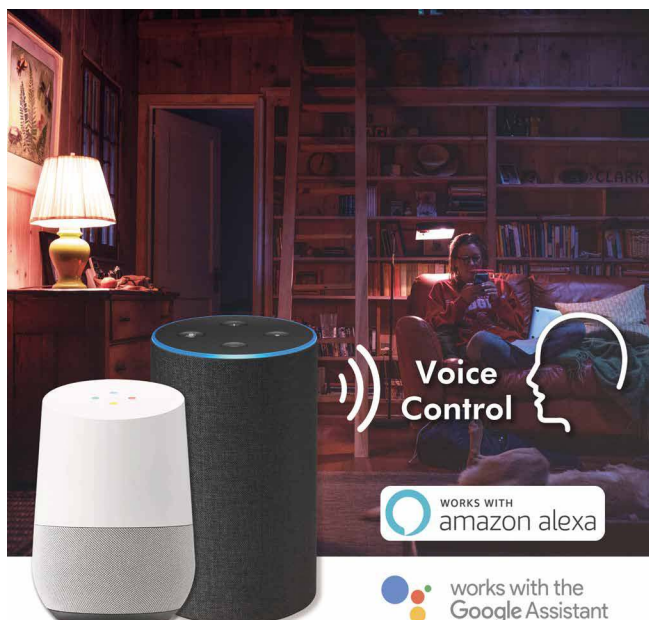

LogiLink®

Wireless Smart Wall Switch

Art. No.: SH0111 & SH0112

Build Your Smart Home

Control your lights from anywhere and schedule lighting via free smartphone app using Wi-Fi connection.

App Remote Control

Smart Wall Switch can be controlled through your existing Wi-Fi network via the free *Smart Life* or *Megos Smart Home* app.

Smart Life

Megos Smart Home

Download the free APP from the App Store or Google Play store.

Wi-Fi
2.4 GHz

Schedule
Setting

Family
Sharing

Illuminated
Switch

Easy
Installation

IP20

Discrete and Convenient

Simplicity design blends into your room's interior. Can operate as traditional wall switch or remotely or automatically.

Control Your Lights from Anywhere

Turn on/off or schedule lighting wherever you are through your smartphone at any time. Helping you to save energy and electricity bills.

Families can share light switches. You can easily add other family members and control the same device together.