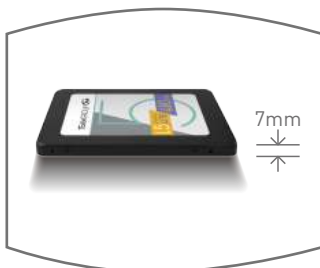

Main Feature

- ☐ **4x faster than a HDD** : Injects vitality into the system
- ☐ **High performance** : Read speeds up to 500 MB/s to boost overall system responsiveness and performance
- ☐ **Slim form factor** : 2.5-inch drive available in 7mm to fit in more systems (even slimmer notebooks)
- ☐ **Supports S.M.A.R.T.** : Monitors the status of your drive
- ☐ **Supports TRIM** : Maintains maximum performance of compatible operating systems
- ☐ **Guaranteed** : 3-year warranty and free technical support