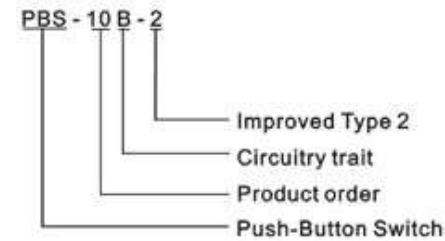

Druckschalter/-Taster Serie PBS-12x

Ordering Information

Specification:

1. Rating: 3A 125VAC; 1A 250VAC
2. Contact Resistance: 20m Ω max.
3. Insulation Resistance: 500VDC 100M Ω min.
4. Dielectric strength: 1000VAC, 1Minute
5. Electrical Life: 50,000 Cycles

Circuitry trait

A	ON — OFF	Push on/Push off	With lock
B	OFF — (ON)	Push on	Momentary (Open type)
C	ON — (OFF)	Push off	Momentary (Close type)

() : Indicates Momentary

Push-button color

Red	White
Green	Black
Orange	Yellow
Blue	