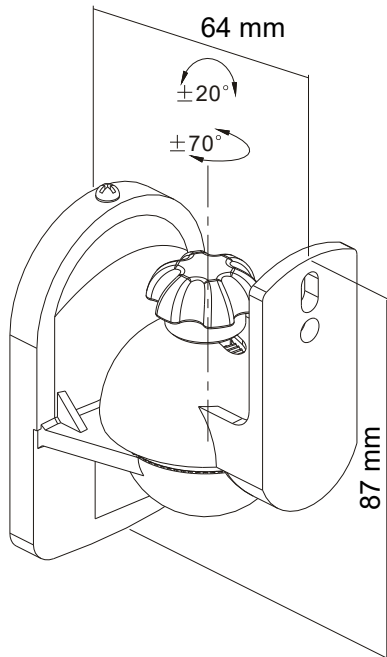

Artikel-Nr. / Article no.	Farbe / Color
49393	schwarz / black
49394	weiß / white