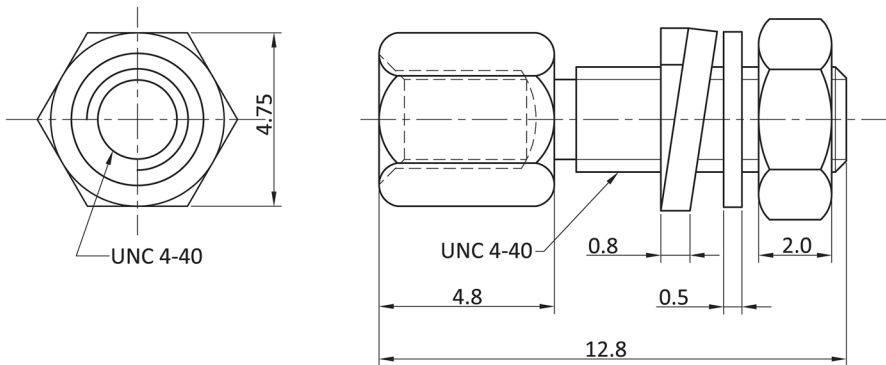

**MATERIAL:**

Material (Housing): steel, nickel plated

**TOLERANCE:**

.X:  $\pm 0.15$   
.XX:  $\pm 0.10$

**Order Information**

Identifier:

SK2

Locking set with 2 x hex screws, split washers, flat washers and nuts

Packing:

#

empty: single-packed sets

L: bulk