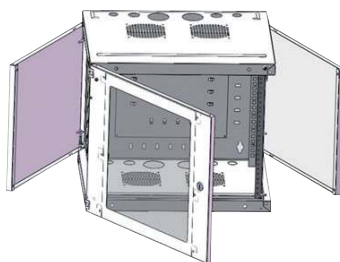

## One-sectioned Wall-mounted Cabinet, disassembled

### Technical Features

Material:	1.2 mm steel
Maximum Static Load:	Up to 50 kg
Finish:	Electrostatic powder paint
Color:	RAL 7035 light grey or RAL 7021 dark grey

### Standard Configuration

- Dimensions: 6/9/12/15 U, 540 mm width & 450 mm depth
- Glass door with cylindrical lock
- Adjustable 19" profile rails
- Cable entry from 3 sides
- Disassembled flat pack delivery