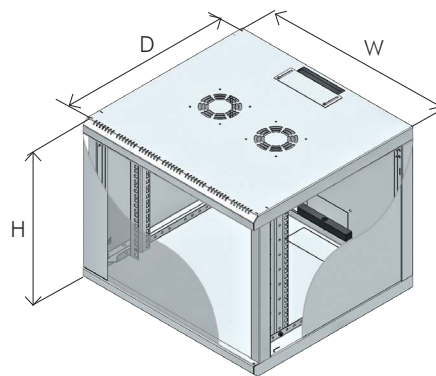

### Technical Features

Material:	1.2 mm steel
Maximum Static Load:	Up to 50 kg
Finish:	Electrostatic powder paint
Color:	RAL 7035 light grey or RAL 7021 dark grey

### Standard Configuration

- Dimensions: 6/9/12/15 U, 540 mm width & 450 mm depth
- Glass door with cylindrical lock
- Adjustable 19" profile rails
- Cable entry from 3 sides
- Disassembled flat pack delivery

## One-sectioned Wall-mounted Cabinet - RAL 7021 Dark Grey

Height U	Outer Width (W) mm	Outer Depth (D) mm	Outer Height (H) mm	19" Rails Adjustable Depth Range mm	Weight kg	Part No.	EAN Code
6U	540	450	330	110-350	14	W06F64B	4052792016321
9U	540	450	460	110-350	17	W09F64B	4052792016345
12U	540	450	595	110-350	20	W12F64B	4052792016369
15U	540	450	725	110-350	25	W15F64B	4052792016383

## One-sectioned Wall-mounted Cabinet - RAL 7035 Light Grey

Height U	Outer Width (W) mm	Outer Depth (D) mm	Outer Height (H) mm	19" Rails Adjustable Depth Range mm	Weight kg	Part No.	EAN Code
6U	540	450	330	110-350	14	W06F64G	4052792016314
9U	540	450	460	110-350	17	W09F64G	4052792016338
12U	540	450	595	110-350	20	W12F64G	4052792016352
15U	540	450	725	110-350	25	W15F64G	4052792016376