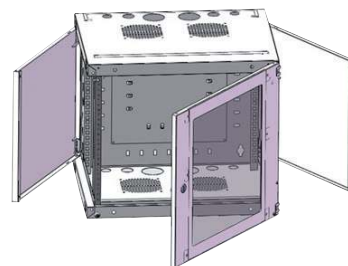

## One-sectioned Wall-mounted Cabinet, disassembled

### Technical Features

Material:	1.2 mm steel
Maximum Static Load:	Up to 50 kg
Finish:	Electrostatic powder paint
Color:	RAL 7035 light grey or RAL 7021 dark grey

### Standard Configuration

- Dimensions: 6/9/12/15 U, 540 mm width & 450 mm depth
- Glass door with cylindrical lock
- Adjustable 19" profile rails
- Cable entry from 3 sides
- Disassembled flat pack delivery