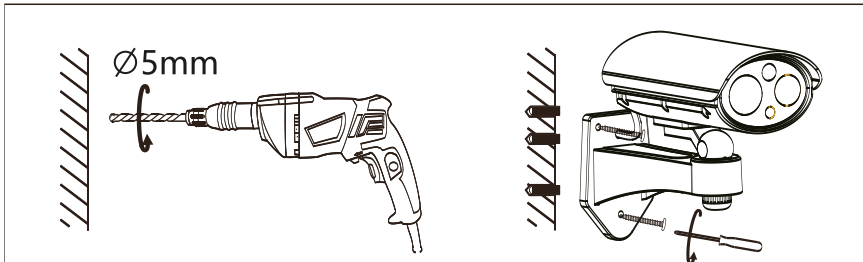

■ Installation and operation

Carefully read the instructions before use

When a person passes through the motion detection field of the camera, it begins its rotation cycle.

■ Information

■ Installation

smartwares® Europe Jules Verneweg 87 5015 BH Tilburg The Netherlands service.smartwares.eu	NL: 088 5940501	Lokaal tarief	CUSTOMER SERVICE
	BE: 078 481094(NL)	Lokaal tarief	
	BE: 078 481540(FR)	Tarif local	
	FR: 0825 560 650	18ct/min	
	DE: +49 (0) 1805 010762	14Ct./Min. dt. Festnetz, Mobil max. 42Ct./Min	
UK: +44 (0) 345 230 1231			
ES: +34 938427589			