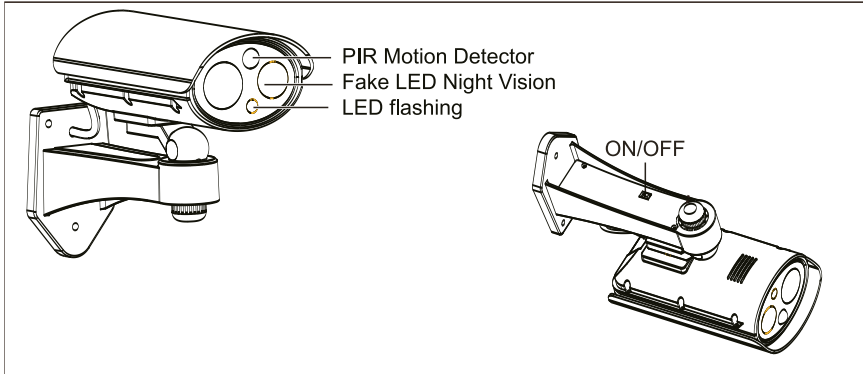

■ Installation and operation

Carefully read the instructions before use

When a person passes through the motion detection field of the camera, it begins its rotation cycle.

■ Information

■ Installation

smartwares® Europe Jules Verneweg 87 5015 BH Tilburg The Netherlands service.smartwares.eu	NL: 088 5940501	Lokaal tarief	CUSTOMER SERVICE
	BE: 078 481094(NL)	Lokaal tarief	
	BE: 078 481540(FR)	Tarif local	
	FR: 0825 560 650	18ct/min	
	DE: +49 (0) 1805 010762	14Ct./Min. dt. Festnetz, Mobil max. 42Ct./Min	
UK: +44 (0) 345 230 1231			
ES: +34 938427589			