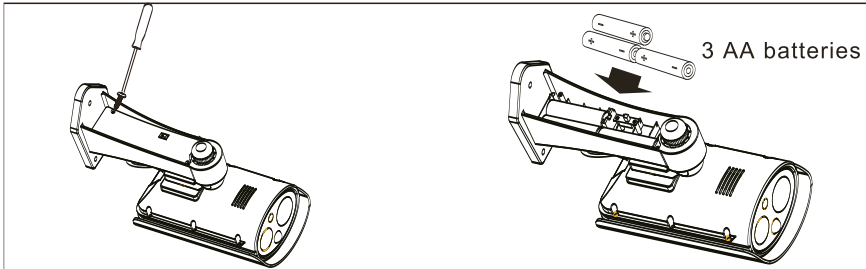

■ Installation and operation

Carefully read the instructions before use

When a person passes through the motion detection field of the camera, it begins its rotation cycle.

■ Information

■ Installation

smartwares® Europe Jules Verneweg 87 5015 BH Tilburg The Netherlands service.smartwares.eu	NL: 088 5940501	Lokaal tarief	CUSTOMER SERVICE
	BE: 078 481094(NL)	Lokaal tarief	
	BE: 078 481540(FR)	Tarif local	
	FR: 0825 560 650	18ct/min	
	DE: +49 (0) 1805 010762	14Ct./Min. dt. Festnetz, Mobil max. 42Ct./Min	
UK: +44 (0) 345 230 1231			
ES: +34 938427589			