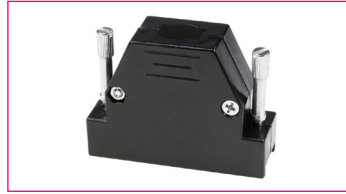

PH9LS

PH25LS