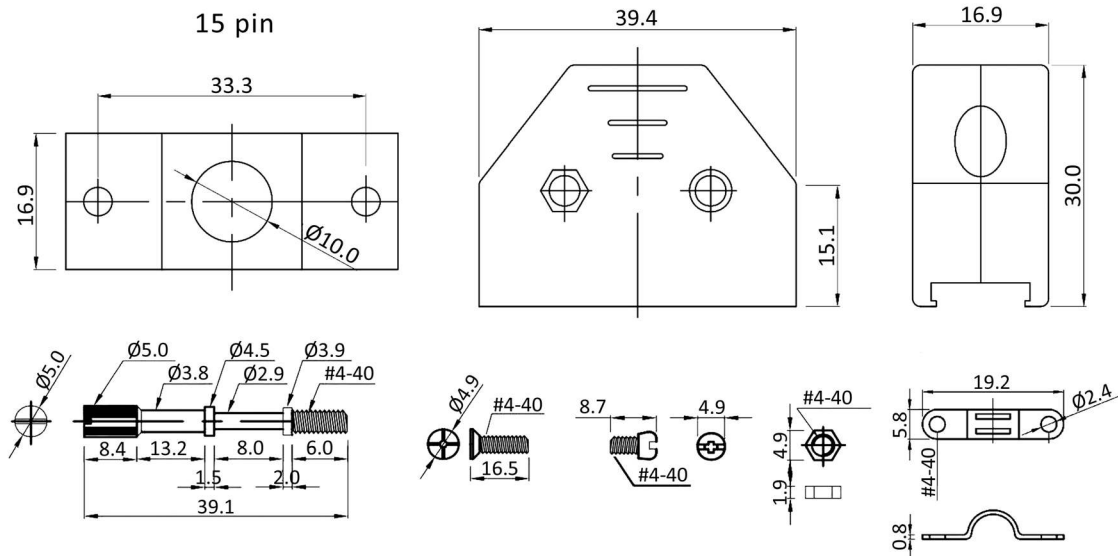

PH37LMS

9 pin

15 pin

25 pin

37 pin

Order Information

Identifier:	No. of Contacts:	Version:	Colour:	Special:
<b>PH</b>	<b>#</b>	<b>L</b>	<b>#</b>	<b>S</b>
Housing with screw locking	9: 9 poles 15: 15 poles 25: 25 poles 37: 37 poles	long thumbscrews	empty: black M: metalized	with slotted thumbscrews