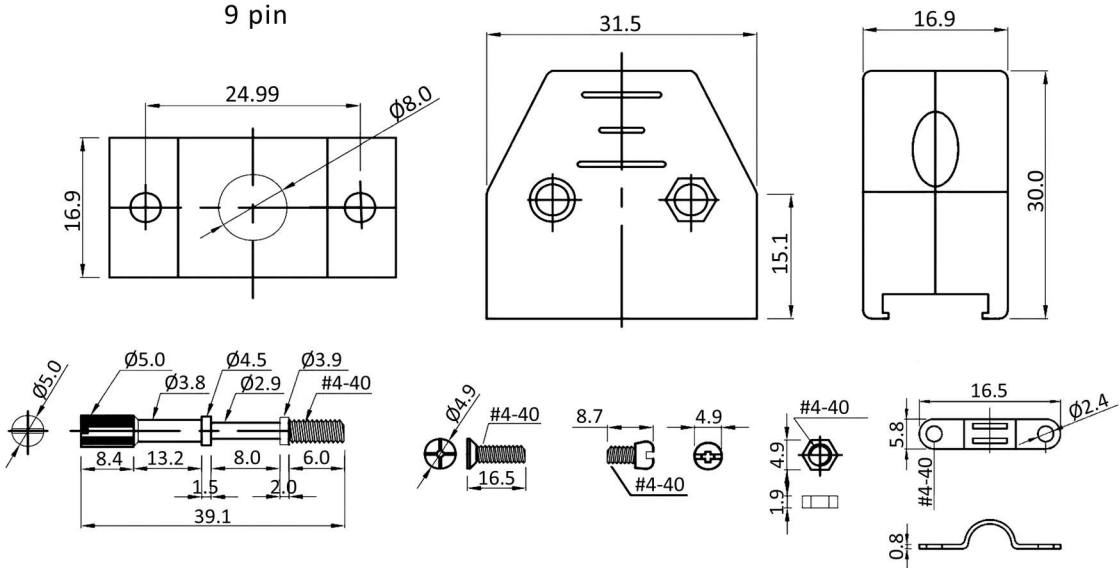

PH37LMS

9 pin

15 pin

25 pin

37 pin

Order Information

Identifier:	No. of Contacts:	Version:	Colour:	Special:
<b>PH</b>	<b>#</b>	<b>L</b>	<b>#</b>	<b>S</b>
Housing with screw locking	9: 9 poles 15: 15 poles 25: 25 poles 37: 37 poles	long thumbscrews	empty: black M: metalized	with slotted thumbscrews