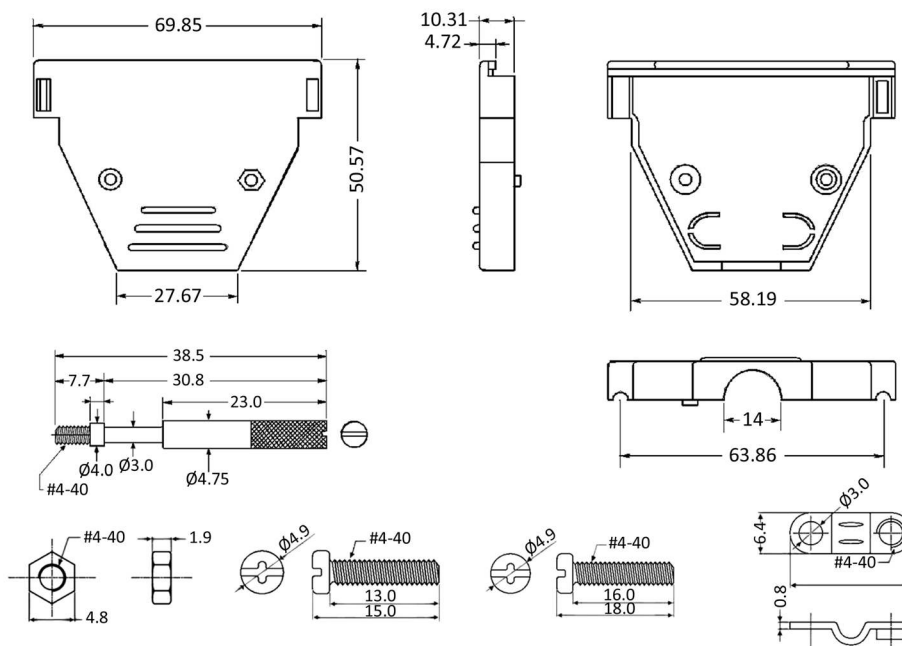

PH37LMS

9 pin

15 pin

25 pin

37 pin

Order Information

Identifier:	No. of Contacts:	Version:	Colour:	Special:
<b>PH</b>	<b>#</b>	<b>L</b>	<b>#</b>	<b>S</b>
Housing with screw locking	9: 9 poles 15: 15 poles 25: 25 poles 37: 37 poles	long thumbscrews	empty: black M: metalized	with slotted thumbscrews