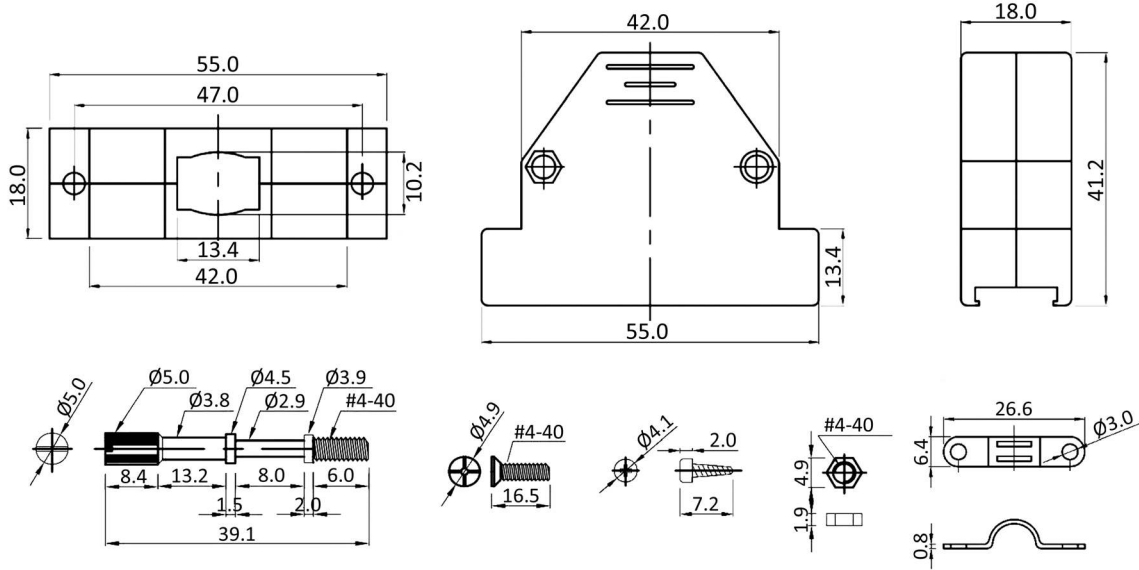

PH37LMS

9 pin

15 pin

25 pin

37 pin

Order Information

Identifier:	No. of Contacts:	Version:	Colour:	Special:
<b>PH</b>	<b>#</b>	<b>L</b>	<b>#</b>	<b>S</b>
Housing with screw locking	9: 9 poles 15: 15 poles 25: 25 poles 37: 37 poles	long thumbscrews	empty: black M: metalized	with slotted thumbscrews