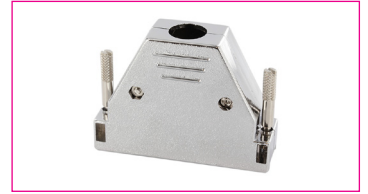

## long slotted Thumbscrews

**MATERIAL:**

Material (Housing): plastic

**HANDLING:**

Packaging: bulk

PH9LS

PH15LS

PH25LS

PH37LMS

9 pin

15 pin

25 pin

37 pin

Order Information

Identifier:	No. of Contacts:	Version:	Colour:	Special:
<b>PH</b>	<b>#</b>	<b>L</b>	<b>#</b>	<b>S</b>
Housing with screw locking	9: 9 poles 15: 15 poles 25: 25 poles 37: 37 poles	long thumbscrews	empty: black M: metalized	with slotted thumbscrews