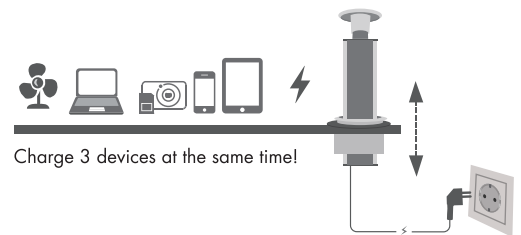

LogiLink®

Table Pop-Up 3-Way Sockets

Art. No.: LPS235

Reliable electrical outlet with Kids-friendly pull up / down mechanism. Simple to set up in your home, office, meeting room, desk. You can fully retract it underneath the tabletop for a clean and uncluttered look.

Features:

- » 3 Pop up socket (German Type, 3x CEE7/3 socket)
- » Fit for computer desk table with cable hole diameter 80mm
- » Charging function with LED
- » With child safety Lock
- » Housing material: AL metal
- » Max. Connected load 3500W, 16A/250V
- » Cable Spec.: 3Gx1.5mm²
- » Cable length: 1.8m

Package Contents:

- » 1 x Table Pop-Up 3-Way Sockets
- » 1 x User Manual

Package Informations:

- » Packing Dimension: 320 x 130 x 110mm
- » Packing Weight: 0.8kg
- » Carton Dimension: 570 x 340 x 280mm
- » Carton Q'ty: 10pcs
- » Carton Weight: 8.5kg

Warning

- *Do not plug in a row.
- *Do not install around sink, it can retract but not waterproof.

Easy to use socket

LPS235

4 052792 050707

Made in China

RoHS
compliant

* The specifications and pictures are subject to change without notice.
* All trade names referenced are the registered trademark of their respective owners.