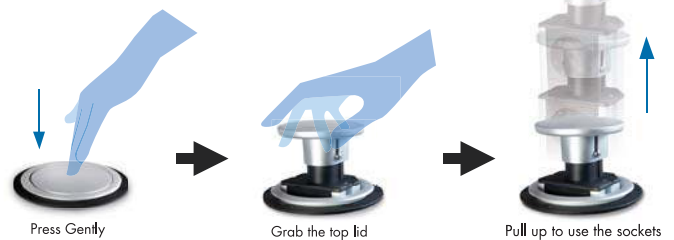

LogiLink®

Table Pop-Up 3-Way Sockets

Art. No.: LPS235

Reliable electrical outlet with Kids-friendly pull up / down mechanism. Simple to set up in your home, office, meeting room, desk. You can fully retract it underneath the tabletop for a clean and uncluttered look.

Features:

- » 3 Pop up socket (German Type, 3x CEE7/3 socket)
- » Fit for computer desk table with cable hole diameter 80mm
- » Charging function with LED
- » With child safety Lock
- » Housing material: AL metal
- » Max. Connected load 3500W, 16A/250V
- » Cable Spec.: 3Gx1.5mm²
- » Cable length: 1.8m

Package Contents:

- » 1 x Table Pop-Up 3-Way Sockets
- » 1 x User Manual

Package Informations:

- » Packing Dimension: 320 x 130 x 110mm
- » Packing Weight: 0.8kg
- » Carton Dimension: 570 x 340 x 280mm
- » Carton Q'ty: 10pcs
- » Carton Weight: 8.5kg

Warning

- *Do not plug in a row.
- *Do not install around sink, it can retract but not waterproof.

Easy to use socket

LPS235

4 052792 050707

Made in China

RoHS
compliant

* The specifications and pictures are subject to change without notice.
* All trade names referenced are the registered trademark of their respective owners.