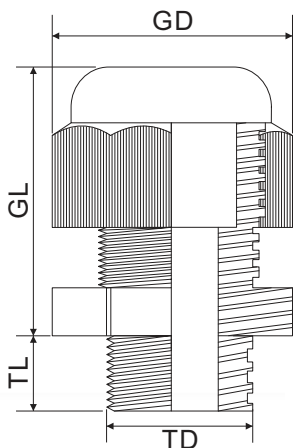

60pcs Plastic Cable Gland Set Metric Thread, Grey

Item No. 2009CA108

Specification

Material:

Gland - PA 66

Seal - NBR

Color: Light Grey (RAL7035)

Thread type: Metric

Waterproof class: IP68

Working temperature: -20 ~ 80°C

* Washer and Locking Nut are including in set

Thread	Cable range (ømm)	TD (ømm)	TL (mm)	GL (mm)	GD (ømm)	Pcs.
M12	3.0 ~ 6.5	11.8	9.0	21.0	17.0	18
M16	4.0 ~ 8.0	15.7	9.0	23.5	20.8	15
M20	6.0 ~ 12.0	19.7	9.0	27.0	26.0	12
M25	13.0 ~ 18.0	24.8	12.5	32.0	35.6	10
M32	16.0 ~ 21.0	31.8	12.5	34.1	37.9	5