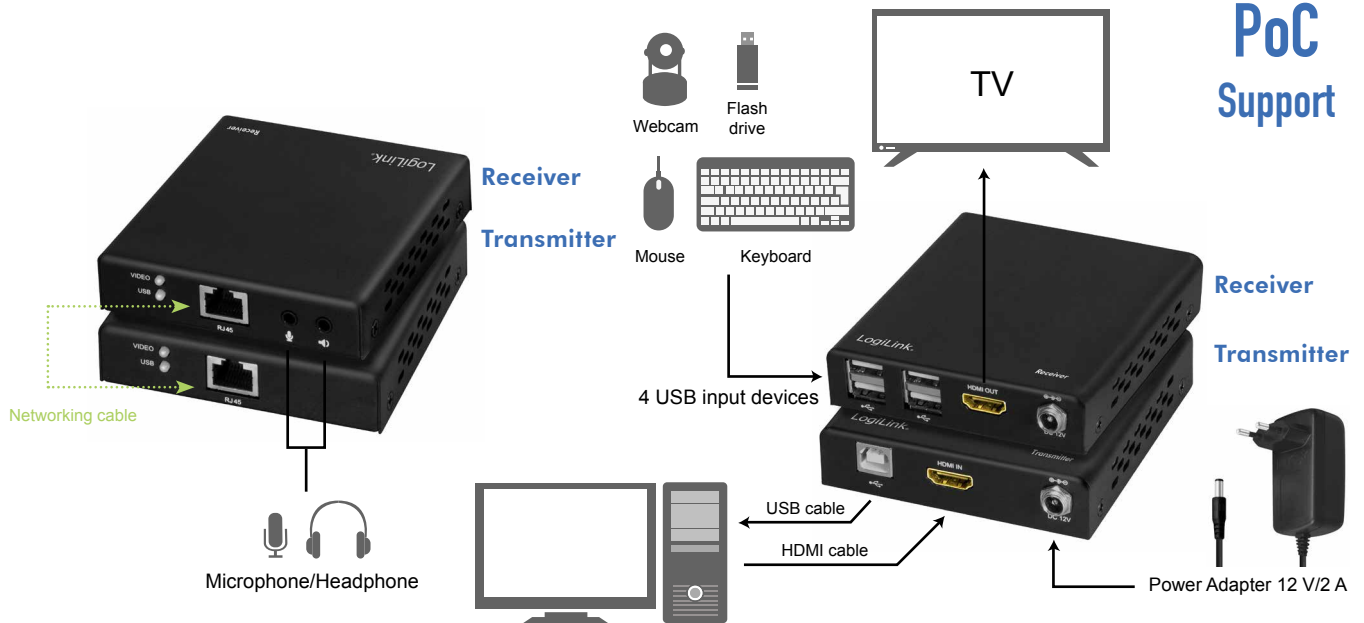

Specifications:

Transmitter (TX) Interface	1x HDMI-A female, 1x USB-B female, 1x DC power jack, 1x RJ45 jack
Receiver (RX) Interface	1x HDMI-A female, 4x USB-A female, 1x DC power jack, 1x RJ45 jack 1x Microphone port, 1x Audio port
HDMI Version	1.3
HDCP Version	1.3, only support on TX
Working Distance	50 m
Output Resolution	480p/60 Hz, 576p/50Hz,720p/50/60 Hz, 1080P/24/25/30/50/60 Hz
Video Bandwith	2.25 Gbps/225 MHz
DDC (Display Data Channel)	Yes
LED Indicator	Yes
Chassis Material	Metal
3D Supporting	Yes
POC (Power Over Cable)	Yes, bi-directional
KVM Support	Yes
Power Consumption	TX:5.5 W, RX:4 W
Power Supply	12 V/2 A
Uncompressed Audio	LPCM 7.1
Compressed Audio	DTS, Dolby Digital, DTS-HD Master Audio™, Dolby TrueHD
Networking Cable	Cat5E/6/7/8
Operating Temperature	0°C–70°C
Operating Humidity	10%–85% RH (no condensation)
Storage Temperature	-10°C–80°C
Storage Humidity	5%–90% RH (no condensation)
Dimensions	TX:8.8x9.3x2.1 cm, RX:8.8x9.3x2.1 cm
Weight	TX:0.195 kg , RX:0.2 kg

*The specifications and pictures are subject to change without prior notice.
*All trade names referenced are the registered trademarks of their respective owners.

Made in China