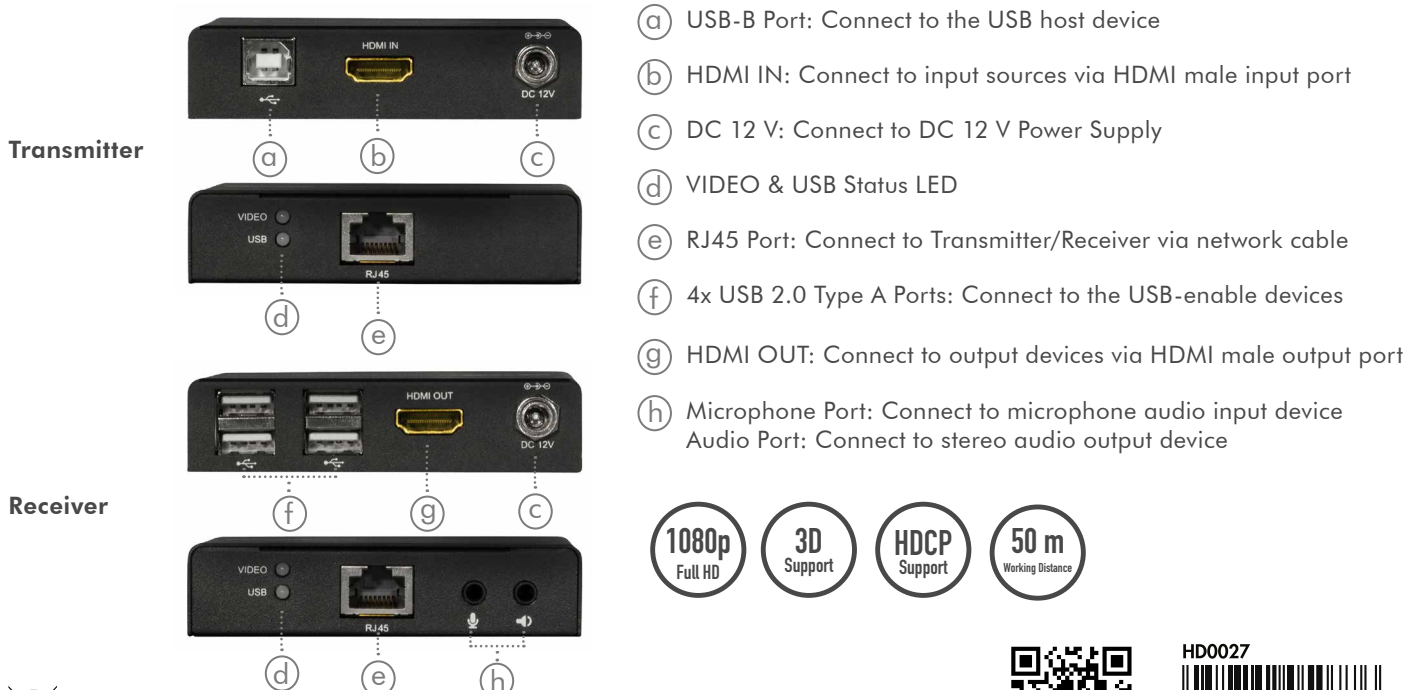

LogiLink®

HDMI™ Over IP KVM Extender Set, 50 m

Art. No.: HD0027

This HDMI Over IP KVM Extender Set can extend Full HD signal over a networking cable up to 50 m; supports USB2.0 extension and controls signal at the same time. Ideal for controlling servers at school and office.

Features:

- » Extends A/V signals over a single CAT5e/6/7/8 cable up to 50 m
- » Resolution up to Full HD 1080p@60 Hz and Full 3D
- » Supports remote USB mouse and keyboard connection (up to 4 ports at receiver), Hi-Fi earphone and microphone access
- » Bandwidth: 2.25 Gbps/225 MHz per Channel (6.75 Gbps total)
- » Supports HDCP 1.3 (transmitter only)
- » Supports VESA DDC and hot swap technology (HPD)
- » Supports audio sampling rate up to 48 kHz
- » Supports uncompressed audio such as LPCM 7.1
- » Supports compressed audio such as DTS, Dolby Digital (including DTS-HD Master Audio™ and Dolby TrueHD)
- » Supports bi-directional 12 V power over cable (PoC)
- » Compatible with Windows, Mac OS and Linux OS
- » Plug and Play, no software installation required