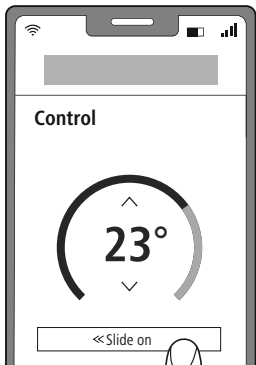

4

5

6

7

5 sec.

flashing

www.hama.com

🔍 00176593