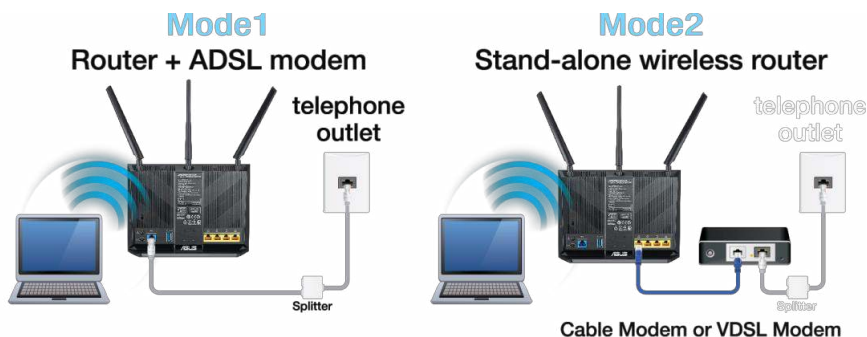

DSL-AC68U

AC1900 Dual-Band ADSL/VDSL Modem Router

Readers' choice Award
Router Brand
4 Years Running

- **Great compatibility**
Compatible with ADSL2/2+, ADSL, VDSL2, fiber and cable services
- **150% wider Wi-Fi coverage***
Three external high-gain antennas with AiRadar universal beamforming for superb Wi-Fi range
- **Intuitive ASUS Router app**
Manage your network anywhere, without needing to boot up a PC
- **Enterprise-grade security for your home network**
ASUS AiProtection with Trend Micro™ for triplestrength network security, plus robust Parental Controls and privacy protection
- **VPN server and client support**
Remotely access your home network through encrypted and private connection
- **Dual WAN ports**
Enjoy more internet bandwidth available via aggregating two WAN connections or set up a backup internet connection for better reliability
- **Multi-purpose USB 3.0 port**
10X-faster data transfers than USB 2.

Future proofed versatility: compatible with xDSL, fiber and cable service

Two CPUs for fast and stable connections

The DSL-AC68U offers dual CPU performance and flexibility. Its twin processors each optimize wired and wireless connections. By separating wired VDSL/ADSL and Wi-Fi networking into two compute modules with their own dedicated processing power, the DSL-AC68U achieves maximum performance for both connection types with no compromises

Software Dual WANs

Ethernet WAN/LAN places two usage modes in one device, working a wired ADSL/VDSL modem router and a wireless router. You can choose which mode suits your needs, and in any scenario gain considerable savings and clutter reduction by not having to buy separate power-consuming devices. Whether for basic home setup for a full wireless network, Ethernet WAN affords the flexibility you require.