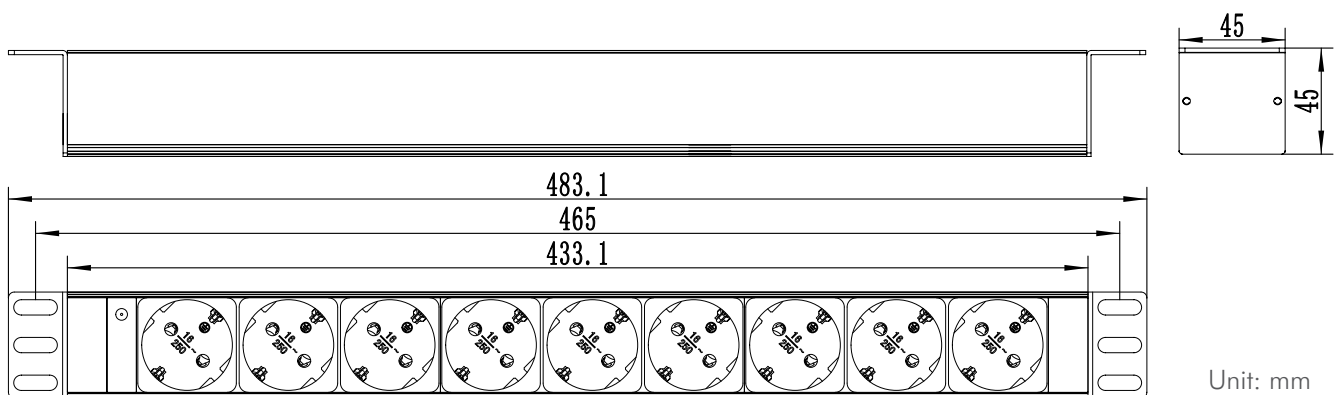

19" Power Distribution Unit 9 x German Socket

Art no.: PDU9C03

Technical Features

19" PDU with LED indicator

Voltage: 250VAC, 50/60Hz, Max. 16A

Sockets: 9 x German type

2m power cord H05VV-F 3x1.5mm² with CEE7/7 plug

Aluminum alloy shell, 1U

Color: RAL 9005 Black

Technical Drawings

PDU9C03

Made in China

www.logilink.com

RoHS
compliant

* The specifications and pictures are subject to change without notice.
*All trade names referenced are the registered trademark of their respective owners.

Package Content

1 x 19" Power Distribution Unit 9 x German Socket

Packaging Information

Packing Dimension	510 x 145 x 70mm
Packing Weight	0.9kg
Carton Dimension	515 x 295 x 195mm
Carton Q'ty	10pcs
Carton Weight	10kg