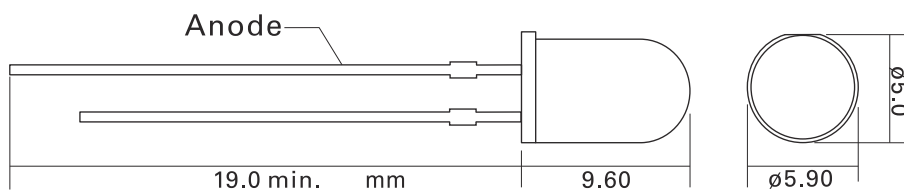

Ø5mm Standard LED Set, Blue, 100pcs Item no.: 18020025

Light Source: Blue
 Lens color: Diffuse
 Chip material: InGaAlP
 Wavelength: 460-470nm
 Max. Luminous intensity: 2000mcd
 Viewing angle (typ.): 35°
 Forward current (max.): 30mA
 Forward voltage (typ.): 3.0V
 Operating temperature: -25°C - 80°C
 Storage temperature: -30°C - 100°C

Dimension: mm±0.2