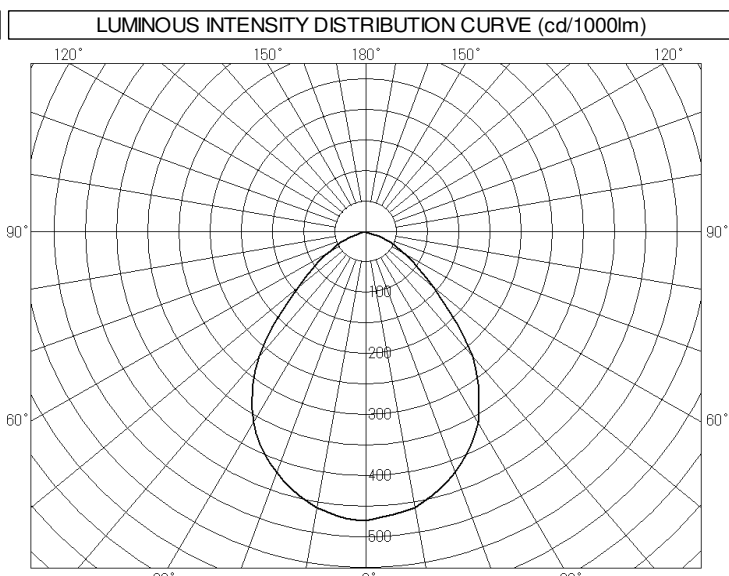

■ **Packaging Details**

Packaging Type(Std.Pkg.Q'ty)	Dimensions (L×W×H)	Gross Weight	EAN / ITF CODE
Gift Box (1pce)	250*235*170	1500 g	4974550392709