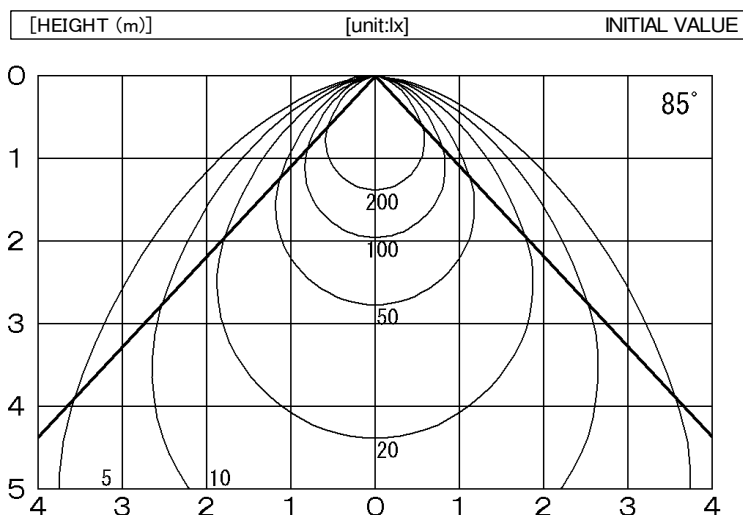

■ **Packaging Details**

Packaging Type(Std.Pkg.Q'ty)	Dimensions (L×W×H)	Gross Weight	EAN / ITF CODE
Gift Box (1pce)	250*235*170	1500 g	4974550392709