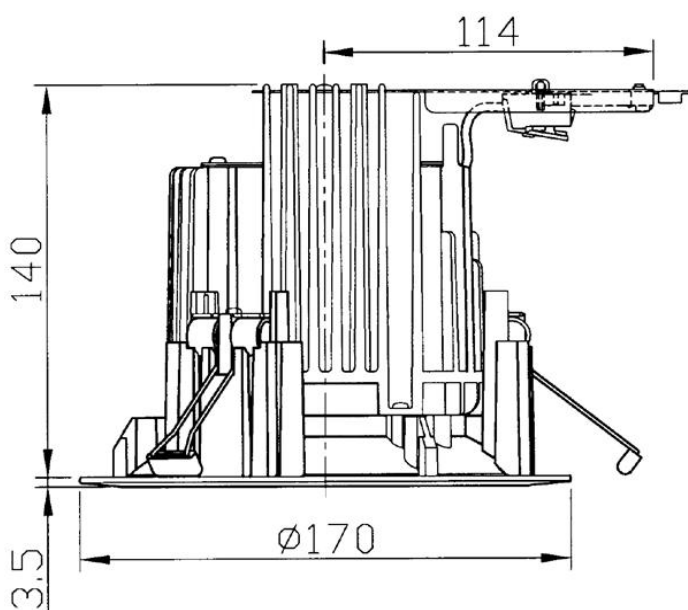

Specification Sheet

TOSHIBA
Leading Innovation >>>

Product description E-Core 900
Model name LEDD-70001W-LS24EU
Product Code 752-10007
EAN code 4974550392709

E-CORE™

IP20 IK03

■ **The strong point of TOSHIBA E-CORE LED Lamp**

- Low energy and high efficacy.
- Mercury Free
- Instant illumination
- Low Heat Radiation
- Low UV radiation

■ **Technical DATA**

Voltage (V)	220-240
Wattage (W)	14,1
Frequency (Hz)	50 / 60
Input current (mA)	144-139
Beam Angle (°)	85
Colour Temperature (K)	4 000
Colour Rendering Index (Ra)	80
Average Lifetime (h)	40 000
Dimming	Not dimmable
Overall Length (mm)	140
Diameter (mm)	170
Ceiling Cutout (mm)	150
Net Weight per piece (g)	1 500
Lumen Output (lm)	695
Lamp efficacy (lm / W)	49,3
Lamp Power Factor	0.45-0.42

■ **Packaging Details**

Packaging Type(Std.Pkg.Q'ty)	Dimensions (L×W×H)	Gross Weight	EAN / ITF CODE
Gift Box (1pce)	250*235*170	1500 g	4974550392709

TOSHIBA CORPORATION

<http://www.toshiba.eu/newlighting/>