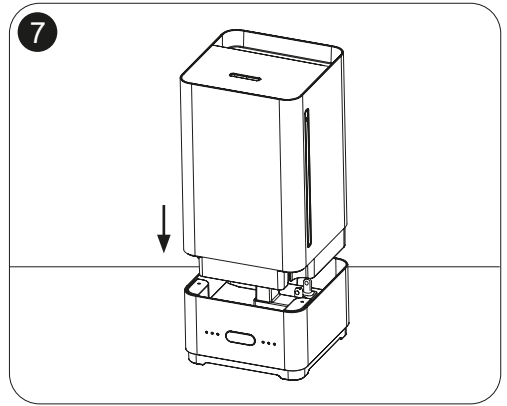

Quick start guide ^{A)}

*Tap water contains calcium which reduces the lifespan of the product C)

12

2 4 6

⋮ ⋮ ⋮

1x 2H timer ^{H)}

2 ● 4 ○ 6 ○

2x 4H timer ^{I)}