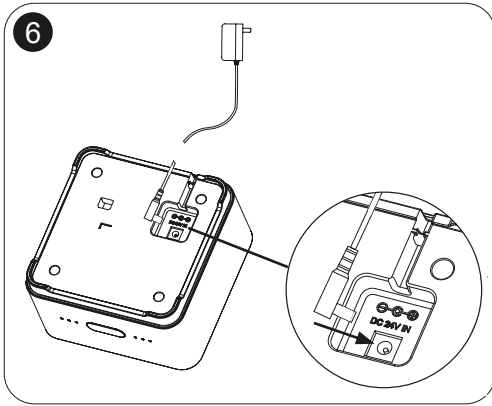

Quick start guide ^{A)}

*Tap water contains calcium which reduces the lifespan of the product C)

12

2 4 6

⋮ ⋮ ⋮

1x 2H timer ^{H)}

2 ● 4 ○ 6 ○

2x 4H timer ^{I)}