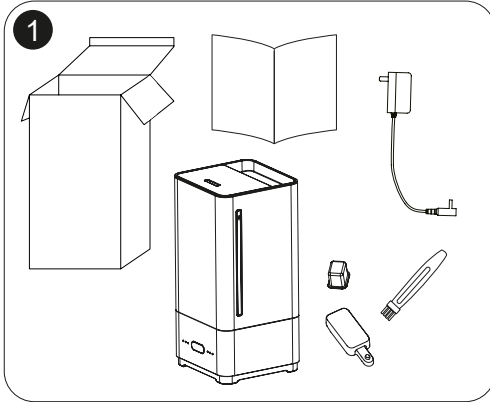

Quick start guide ^{A)}

*Tap water contains calcium which reduces the lifespan of the product C)

12

2 4 6

⋮ ⋮ ⋮

1x 2H timer ^{H)}

2 ● 4 ○ 6 ○

2x 4H timer ^{I)}