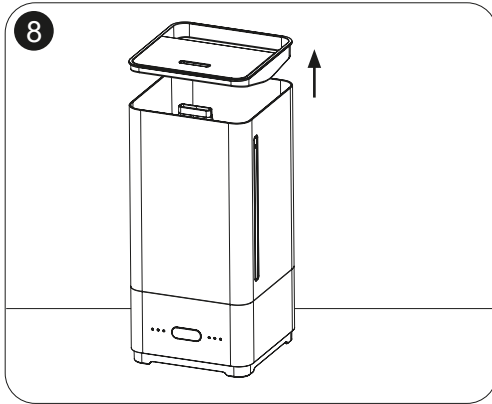

Quick start guide ^{A)}

*Tap water contains calcium which reduces the lifespan of the product C)

12

2 4 6

⋮ ⋮ ⋮

1x 2H timer ^{H)}

2 ● 4 ○ 6 ○

2x 4H timer ^{I)}