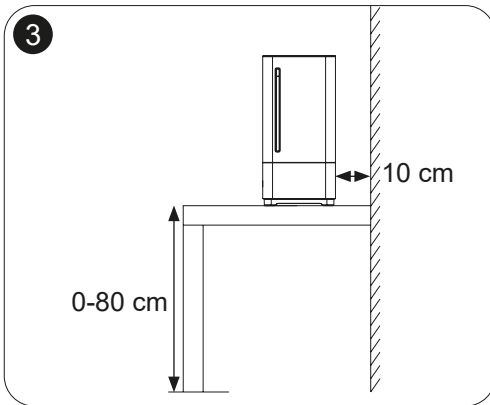

Quick start guide ^{A)}

*Tap water contains calcium which reduces the lifespan of the product C)

12

2 4 6

⋮ ⋮ ⋮

1x 2H timer ^{H)}

2 ● 4 ○ 6 ○

2x 4H timer ^{I)}