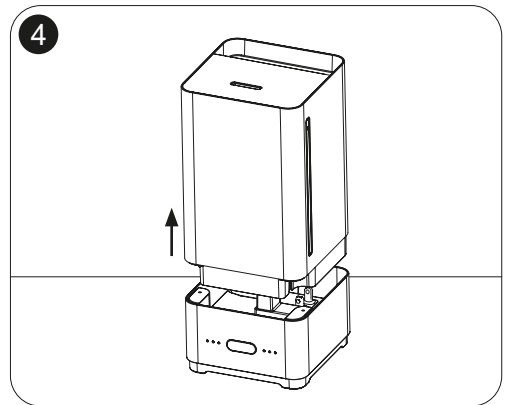

Quick start guide ^{A)}

*Tap water contains calcium which reduces the lifespan of the product C)

12

2 4 6

⋮ ⋮ ⋮

1x 2H timer ^{H)}

2 ● 4 ○ 6 ○

2x 4H timer ^{I)}