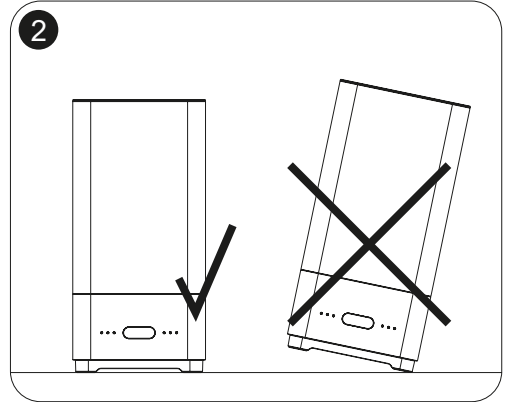

Quick start guide ^{A)}

*Tap water contains calcium which reduces the lifespan of the product C)

12

2 4 6

⋮ ⋮ ⋮

1x 2H timer ^{H)}

2 ● 4 ○ 6 ○

2x 4H timer ^{I)}