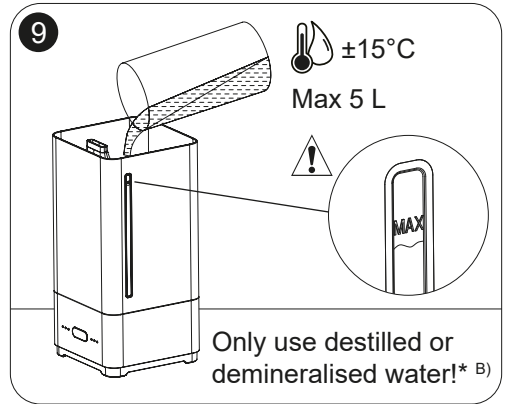

Quick start guide ^{A)}

*Tap water contains calcium which reduces the lifespan of the product C)

12

2 4 6

⋮ ⋮ ⋮

1x 2H timer ^{H)}

2 ● 4 ○ 6 ○

2x 4H timer ^{I)}