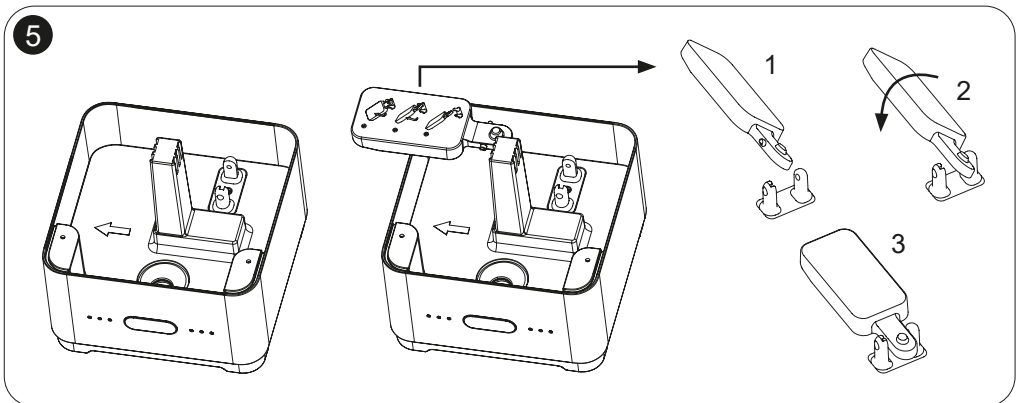

Quick start guide ^{A)}

*Tap water contains calcium which reduces the lifespan of the product C)

12

2 4 6

⋮ ⋮ ⋮

1x 2H timer ^{H)}

2 ● 4 ○ 6 ○

2x 4H timer ^{I)}