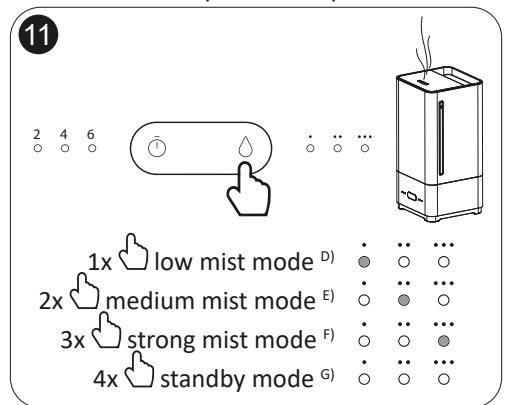

Quick start guide ^{A)}

*Tap water contains calcium which reduces the lifespan of the product C)

12

2 4 6

⋮ ⋮ ⋮

1x 2H timer ^{H)}

2 ● 4 ○ 6 ○

2x 4H timer ^{I)}