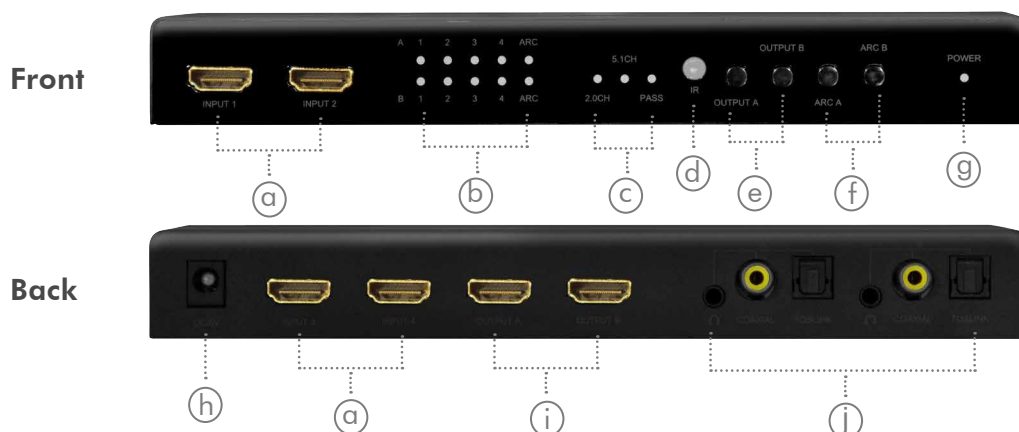

LogiLink®

4K 4x2 HDMI™ Matrix Switch ARC, Downscaler, 4K/60 Hz

Art. No.: HD0049

This high performance 4K HDMI Matrix Switch with IR remote can switch any of four HDMI sources to two HDMI displays; resolution up to 4K@60 Hz and is HDCP 2.2 compliant. Features 4K to 1080p downscale function, ARC and Audio Extraction.

Features:

- » Connects four HDMI sources to two HDMI displays at the same time
- » Resolution up to UHD 4K@60 Hz (YUV 4:4:4) and Full 3D
- » Bandwidth: 6 Gbps/600 MHz per Channel (18 Gbps total)
- » Supports HDCP 2.2
- » Supports DDC, HDR, CEC and Downscale function
- » Supports 12bit per channel (36bit all channels) deep color
- » Supports audio output simultaneously: Stereo, Toslink and Coaxial
- » Audio channels are selectable via remote control
- » Both output ports supports Audio Return Channel (ARC) and audio extractor function
- » Supports uncompressed audio such as LPCM
- » Supports compressed audio such as DTS, Dolby Digital (including DTS-HD Master Audio™ and Dolby TrueHD)

- (a) HDMI input 1 to 4 port
- (b) A 1-4: output A port selected input 1 to 4 LED indicators
B 1-4: output B port selected input 1 to 4 LED indicators
ARC: ARC Mode On/off LED Indicator
- (c) 2.0CH/5.1CH/PASS output mode LED indicators
- (d) IR signal receiver port
- (e) Output A/B switch button
- (f) ARC turn on/off button for output A/B
- (g) Power LED indicator
- (h) DC 5 V Input
- (i) HDMI output A/B port
- (j) Stereo/Coaxial/Toslink audio output ports

- (k) Power button
- (l) MUTE: turn off/on the extract audio
- (m) ARC A/B: turn off/on the Audio Return Function (ARC) for OUTPUT A/B port
- (n) ON/OFF: Turn on or off the video source that connected to corresponding output
- (o) 2CH/5.1CH/PASS: select the extract audio channels
- (p) Number 1, 2, 3, 4: select the corresponding video source for each output