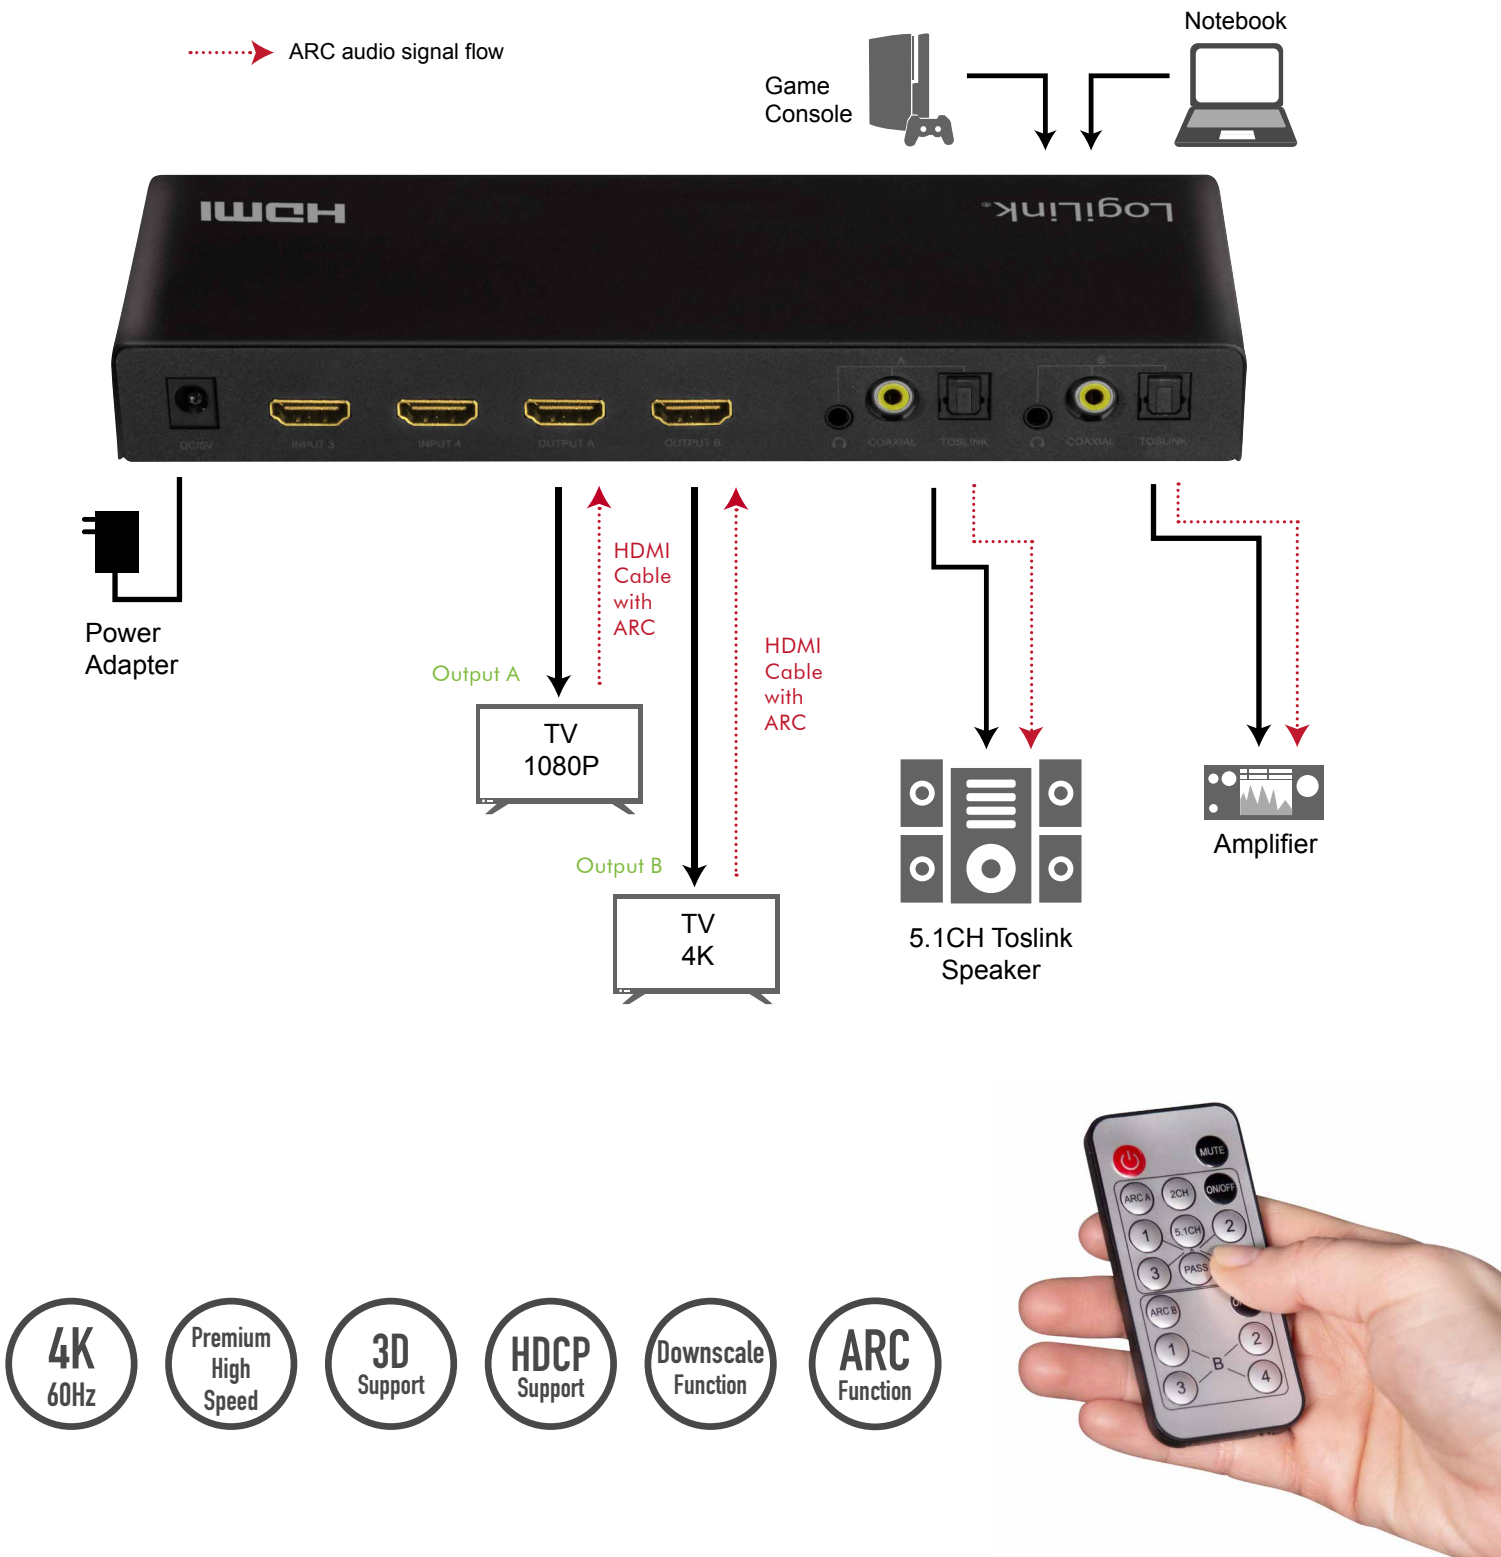

Audio Return Channel (ARC)

With the ARC buttons on the device, you can configure the ARC channel fed by TV (with ARC support). Great for reducing your cable clutter and simplify your installation.

4K-to-1080P Downscaling

Route your 4K video sources to 4K displays and 1080p displays simultaneously via downscaling. Mixed output resolutions offer you the flexibility to distribute your display.