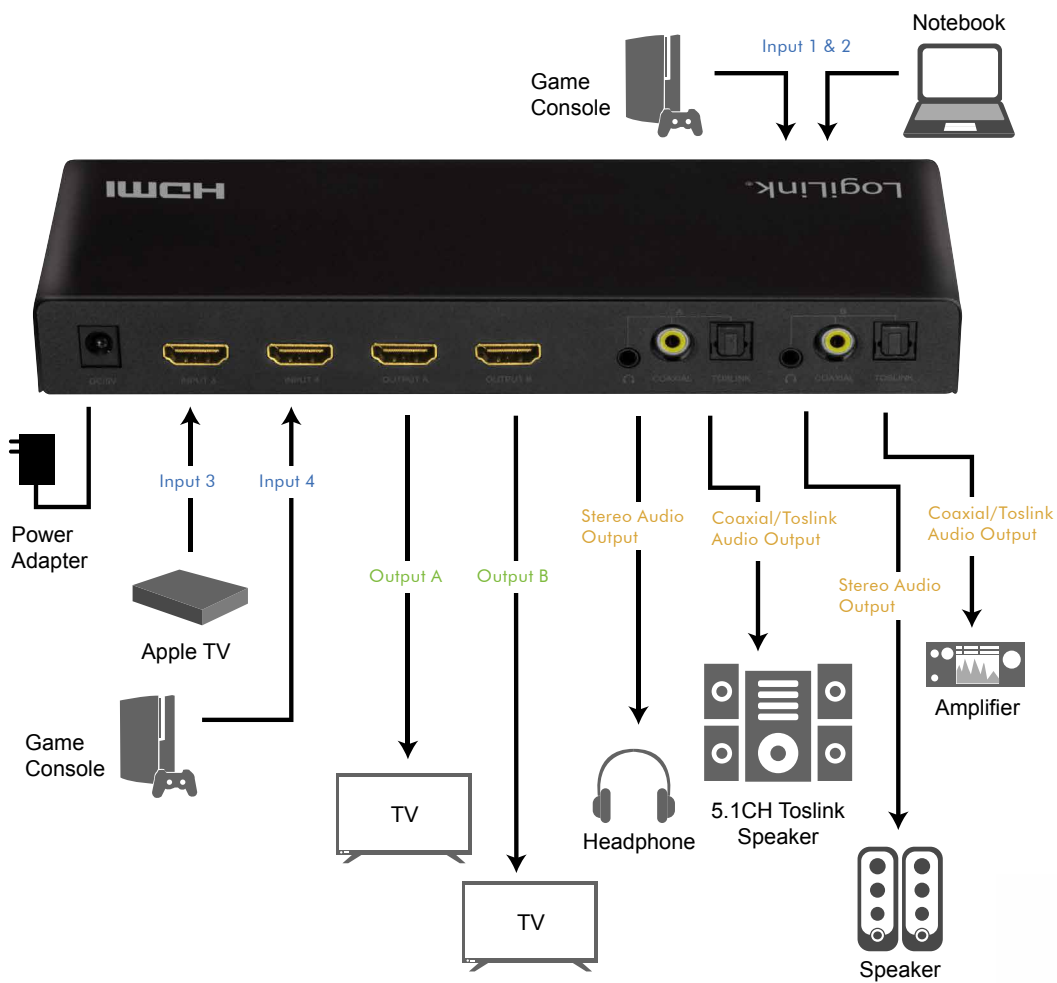

LogiLink®

4K 4x2 HDMI™ Matrix Switch ARC, Downscaler, 4K/60 Hz

Art. No.: HD0049

This high performance 4K HDMI Matrix Switch with IR remote can switch any of four HDMI sources to two HDMI displays; resolution up to 4K@60 Hz and is HDCP 2.2 compliant. Features 4K to 1080p downscale function, ARC and Audio Extraction.

Features:

- » Connects four HDMI sources to two HDMI displays at the same time
- » Resolution up to UHD 4K@60 Hz (YUV 4:4:4) and Full 3D
- » Bandwidth: 6 Gbps/600 MHz per Channel (18 Gbps total)
- » Supports HDCP 2.2
- » Supports DDC, HDR, CEC and Downscale function
- » Supports 12bit per channel (36bit all channels) deep color
- » Supports audio output simultaneously: Stereo, Toslink and Coaxial
- » Audio channels are selectable via remote control
- » Both output ports supports Audio Return Channel (ARC) and audio extractor function
- » Supports uncompressed audio such as LPCM
- » Supports compressed audio such as DTS, Dolby Digital (including DTS-HD Master Audio™ and Dolby TrueHD)

- (a) HDMI input 1 to 4 port
- (b) A 1-4: output A port selected input 1 to 4 LED indicators
B 1-4: output B port selected input 1 to 4 LED indicators
ARC: ARC Mode On/off LED Indicator
- (c) 2.0CH/5.1CH/PASS output mode LED indicators
- (d) IR signal receiver port
- (e) Output A/B switch button
- (f) ARC turn on/off button for output A/B
- (g) Power LED indicator
- (h) DC 5 V Input
- (i) HDMI output A/B port
- (j) Stereo/Coaxial/Toslink audio output ports

4 IN 2 OUT Matrix

Easily send any of 4 HDMI inputs to output A and/or output B. Two outputs' videos can be different or the same. Ideal for home theater, office, school, conference room, shopping mall, hotel or museum.