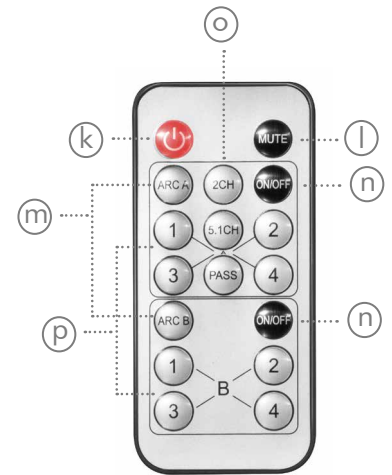

LogiLink®

4K 4x2 HDMI™ Matrix Switch ARC, Downscaler, 4K/60 Hz

Art. No.: HD0049

This high performance 4K HDMI Matrix Switch with IR remote can switch any of four HDMI sources to two HDMI displays; resolution up to 4K@60 Hz and is HDCP 2.2 compliant. Features 4K to 1080p downscale function, ARC and Audio Extraction.

Features:

- » Connects four HDMI sources to two HDMI displays at the same time
- » Resolution up to UHD 4K@60 Hz (YUV 4:4:4) and Full 3D
- » Bandwidth: 6 Gbps/600 MHz per Channel (18 Gbps total)
- » Supports HDCP 2.2
- » Supports DDC, HDR, CEC and Downscale function
- » Supports 12bit per channel (36bit all channels) deep color
- » Supports audio output simultaneously: Stereo, Toslink and Coaxial
- » Audio channels are selectable via remote control
- » Both output ports supports Audio Return Channel (ARC) and audio extractor function
- » Supports uncompressed audio such as LPCM
- » Supports compressed audio such as DTS, Dolby Digital (including DTS-HD Master Audio™ and Dolby TrueHD)

- (a) HDMI input 1 to 4 port
- (b) A 1-4: output A port selected input 1 to 4 LED indicators
B 1-4: output B port selected input 1 to 4 LED indicators
ARC: ARC Mode On/off LED Indicator
- (c) 2.0CH/5.1CH/PASS output mode LED indicators
- (d) IR signal receiver port
- (e) Output A/B switch button
- (f) ARC turn on/off button for output A/B
- (g) Power LED indicator
- (h) DC 5 V Input
- (i) HDMI output A/B port
- (j) Stereo/Coaxial/Toslink audio output ports

- (k) Power button
- (l) MUTE: turn off/on the extract audio
- (m) ARC A/B: turn off/on the Audio Return Function (ARC) for OUTPUT A/B port
- (n) ON/OFF: Turn on or off the video source that connected to corresponding output
- (o) 2CH/5.1CH/PASS: select the extract audio channels
- (p) Number 1, 2, 3, 4: select the corresponding video source for each output